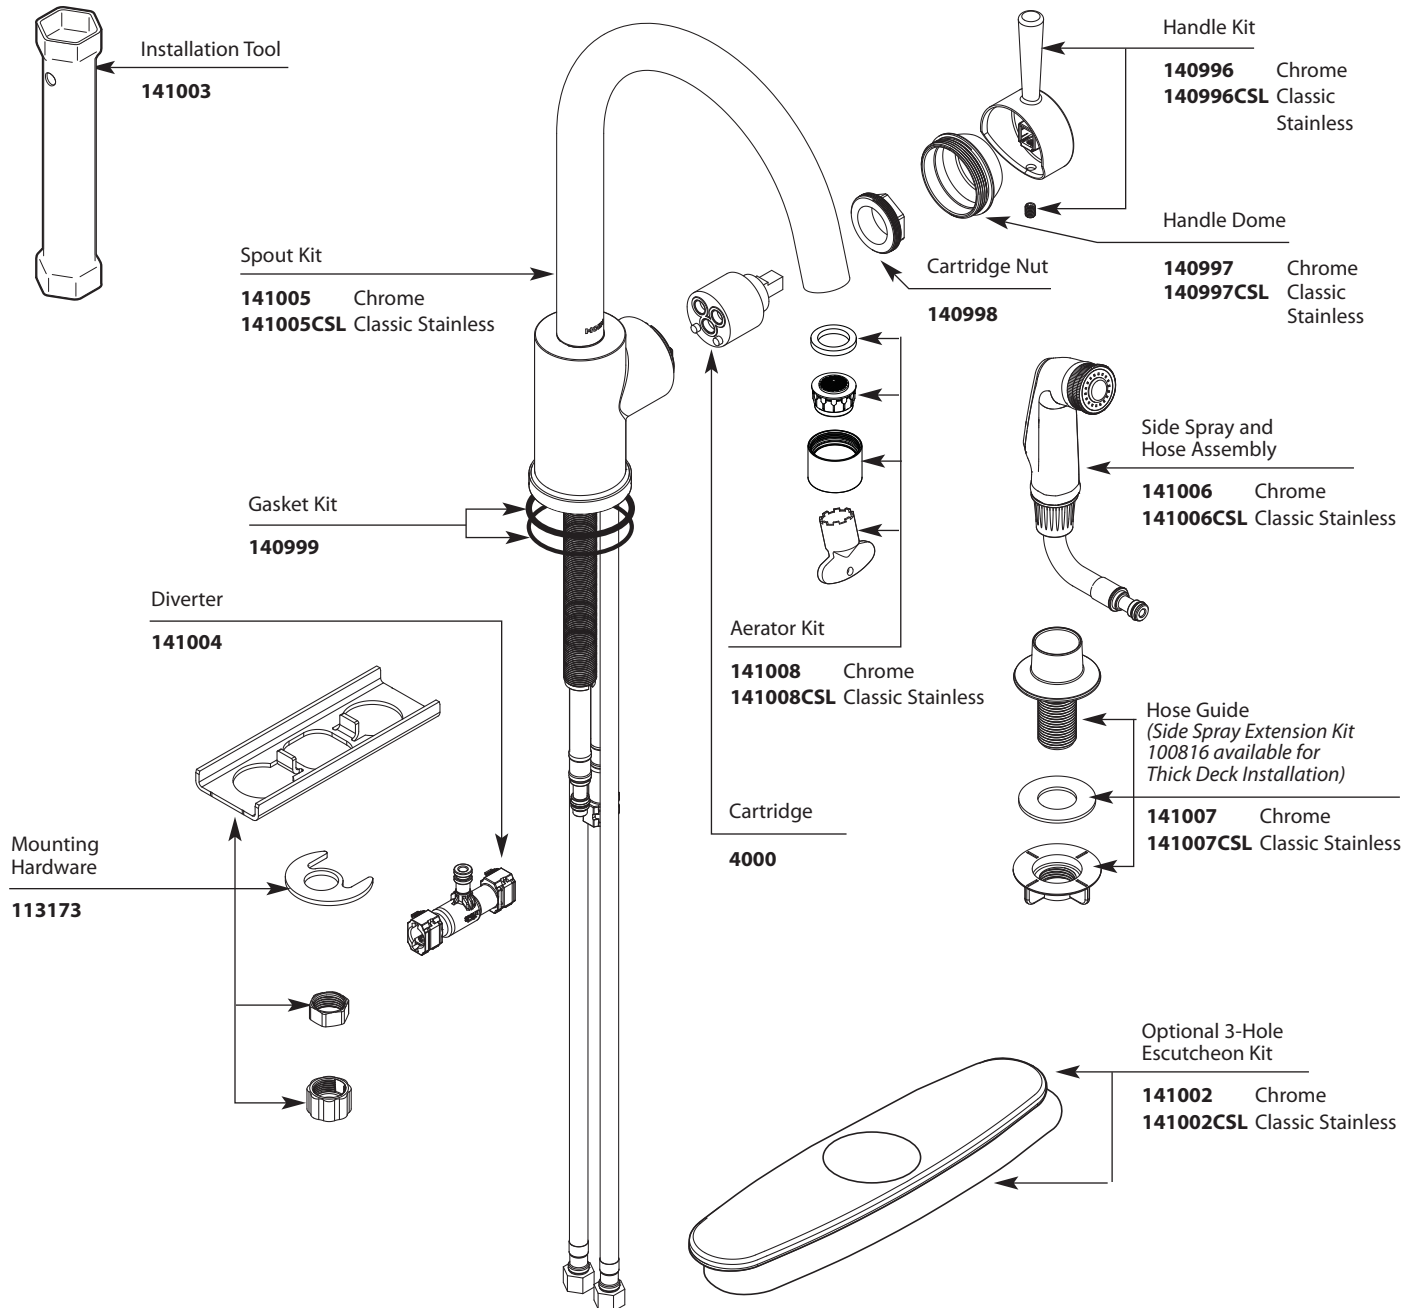

Buy it for looks. Buy it for life.®

■ Order by Part Number

There is more than 1 version of this model.
Page down to identify the version you have.

This page is for models **after 05/2008**

Illustrated Parts

LEVEL™ Single-Handle Kitchen Faucet		
MODELS	FINISH	w/SPRAY
7100	Chrome	No
7100CSL	Classic Stainless	No
7106	Chrome	Yes
7106CSL	Classic Stainless	Yes

Buy it for looks. Buy it for life.®

■ Order by Part Number

This page is for models **before 05/2008**

Illustrated Parts

LEVEL™	
Single-Handle Kitchen Faucet	
MODELS	FINISH
7100	Chrome
7100SL	Stainless