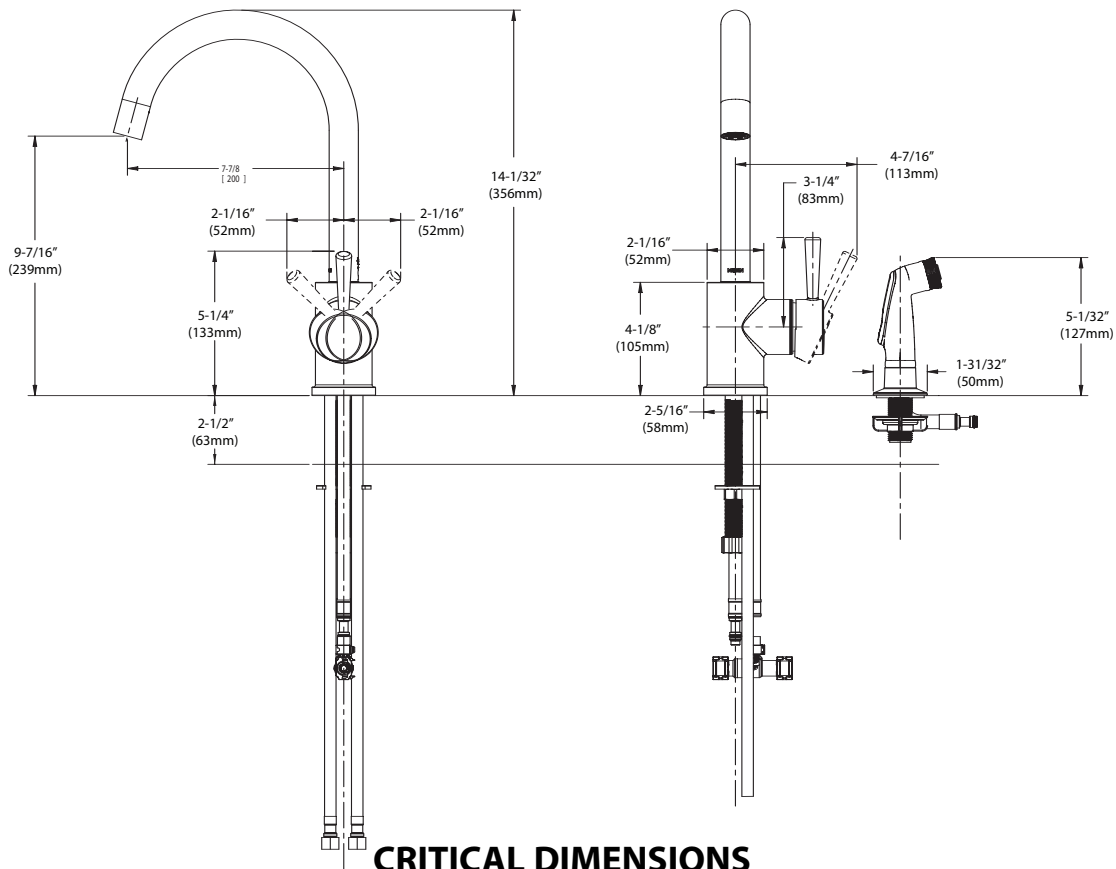

Buy it for looks. Buy it for life.®

Specifications

DESCRIPTION

- Metal construction with various finishes identified by suffix
- High arc spout provides the height and reach to fill or clean large pots
- Single hole mounting
- 24" flexible supply lines with 3/8" compression fittings to supply stops

OPERATION

- Single handle lever
- Temperature controlled by 110° arc of handle travel

FLOW

- Flow is limited to 2.2 gpm (8.3 L/min) at 60 psi

CARTRIDGE

- Ceramic cartridge design
- Nonmetallic/nonferrous and ceramic material

WARRANTY

- Lifetime limited warranty against leaks, drips and finish defects to the original consumer purchaser
- 5 year warranty if used in commercial installations

LEVEL™ Single Handle Single Hole Mount High Arc Kitchen Faucet

Models: 7100 series
7106 series

NOTE: THIS FAUCET IS DESIGNED TO BE
INSTALLED THRU 1 HOLE, 1-1/4" MIN. DIA.

(DO NOT SCALE)