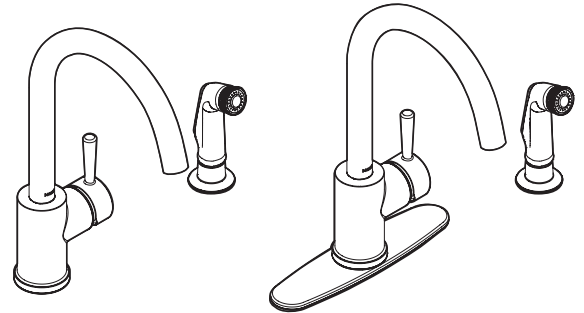

Buy it for looks. Buy it for life.®

Specifications

DESCRIPTION

- Metal construction with various finishes identified by suffix
- High arc spout provides the height and reach to fill or clean large pots
- Single hole mounting
- 24" flexible supply lines with 3/8" compression fittings to supply stops

OPERATION

- Single handle lever
- Temperature controlled by 110° arc of handle travel

FLOW

- Flow is limited to 2.2 gpm (8.3 L/min) at 60 psi

CARTRIDGE

- Ceramic cartridge design
- Nonmetallic/nonferrous and ceramic material

WARRANTY

- Lifetime limited warranty against leaks, drips and finish defects to the original consumer purchaser
- 5 year warranty if used in commercial installations

LEVEL™ Single Handle Single Hole Mount High Arc Kitchen Faucet

Models: 7100 series
7106 series

NOTE: THIS FAUCET IS DESIGNED TO BE
INSTALLED THRU 1 HOLE, 1-1/4" MIN. DIA.

(DO NOT SCALE)