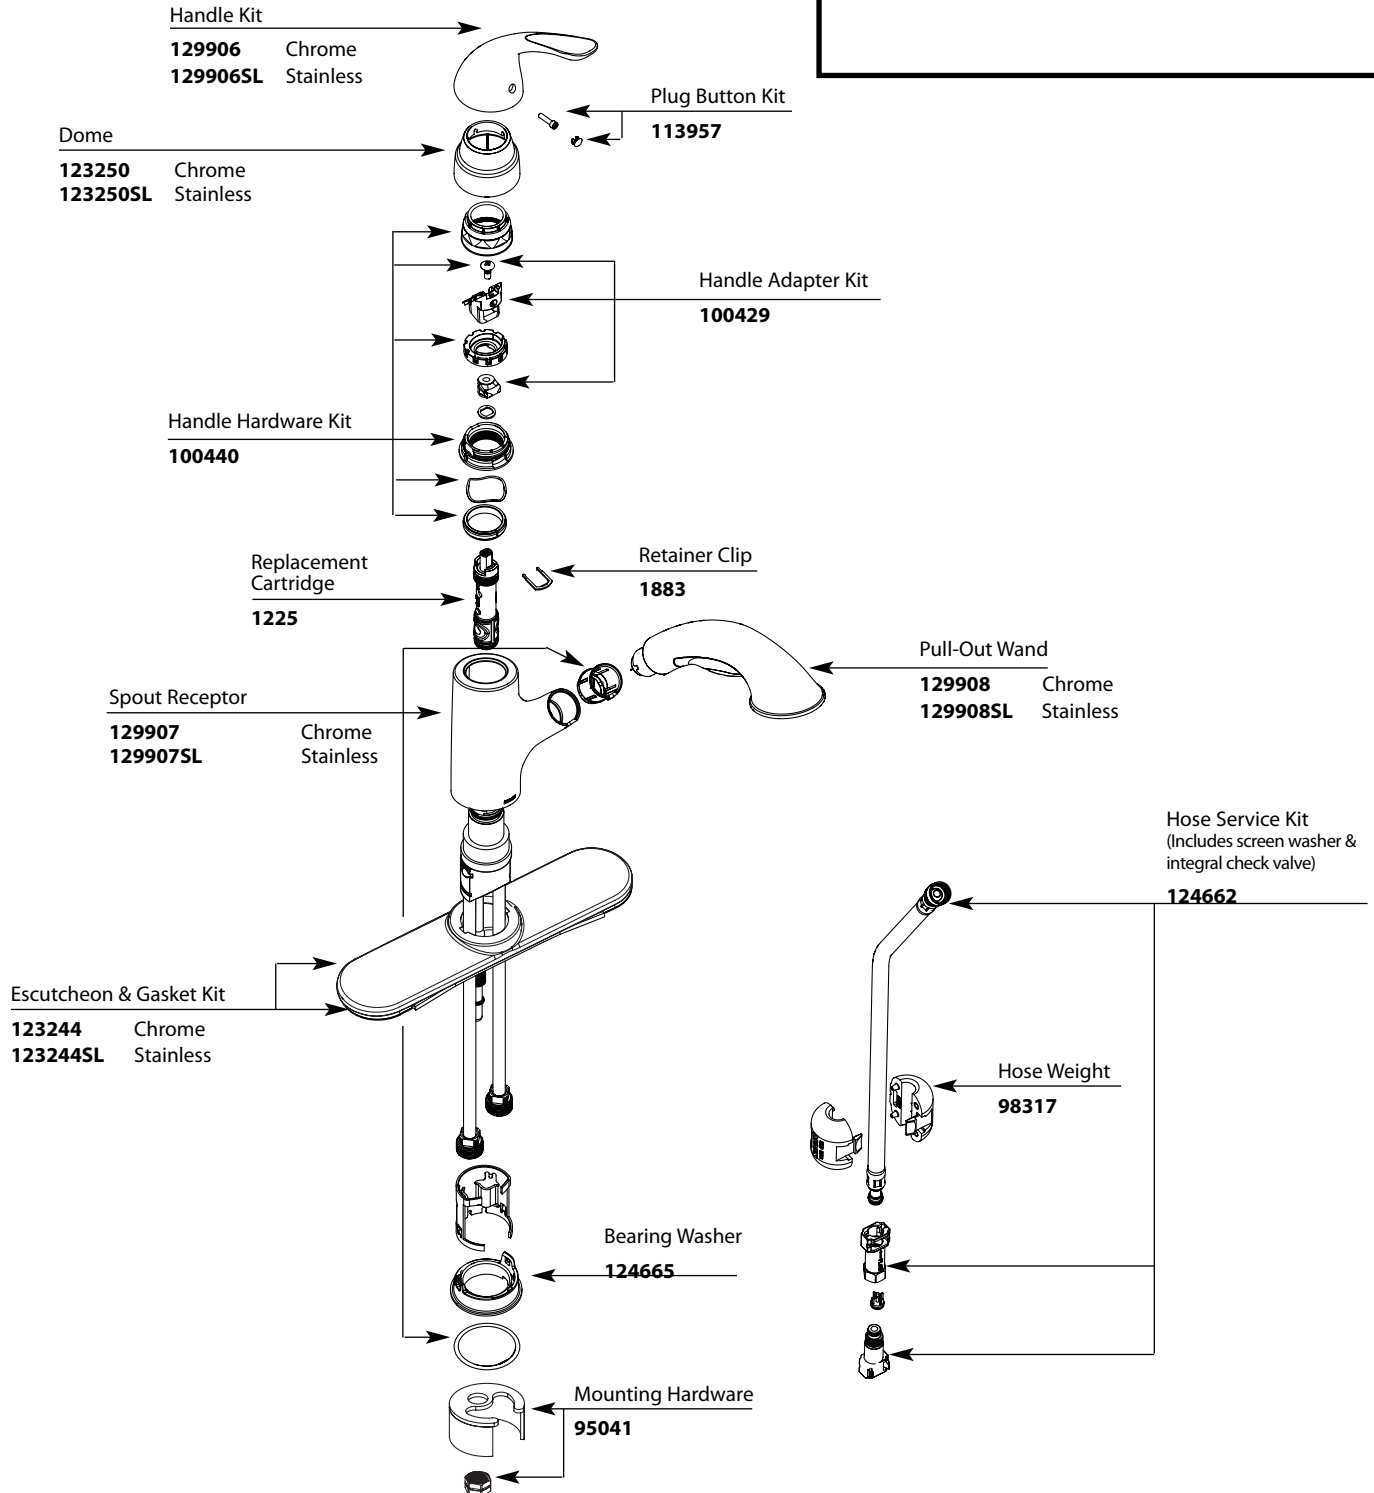

Buy it for looks. Buy it for life.®

■ Order by Part Number

Illustrated Parts

Moен® Single Control Kitchen Faucet with Pullout Spray		
MODEL	HANDLE	FINISH
87550C	Lever	Chrome
87550SL	Lever	Stainless

TO ORDER PARTS CALL: 1-800-BUY-MOEN
www.moen.com