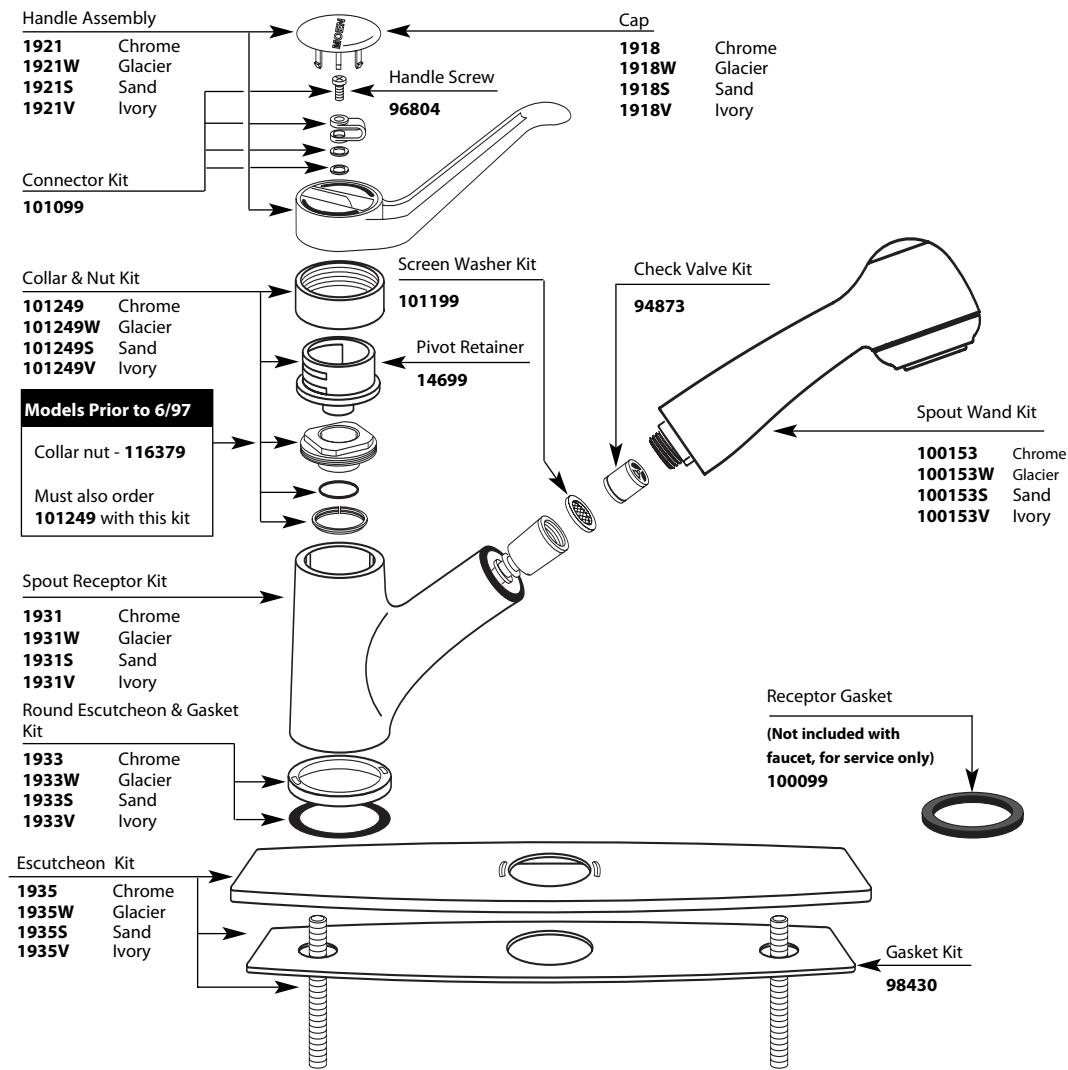

Buy it for looks. Buy it for life.®

Illustrated Parts

OneTouch® Single Control Kitchen Pullout Faucet					
<u>MODEL</u>	<u>HANDLE</u>	<u>FINISH</u>	<u>MODEL</u>	<u>HANDLE</u>	<u>FINISH</u>
87540W	Lever	Glacier	DISCONTINUED		
87540S	Lever	Sand	7385	Lever	Chrome/Glacier
87540CSD	Lever	Chrome w/Soap Dispenser	7385C	Lever	Chrome
			7385W	Lever	Glacier
			7385S	Lever	Sand
			7385V	Lever	Ivory
			67385	Lever	Chrome/Glacier
			67385C	Lever	Chrome
			67385S	Lever	Sand
			67385V	Lever	Ivory
			67385W	Lever	Glacier
			87540	Lever	Chrome/Glacier
			87540C	Lever	Chrome

■ **Order by Part Number**

Please Note: For under the deck parts, service kits, and valve bodies, you must refer to the following page.

**Promotional Soap Dispenser not serviceable
Replace with 3910 only**

3910 Chrome

■ Order by Part Number

OneTouch® Valve Bodies/Below Deck Parts

OLD STYLE VALVE BODY (Cast)

Models Prior to 1/99

NEW STYLE FABRICATED VALVE BODY (FVB)

Vacuum Breaker Conversion Kit
100593
(includes plug, hub, hose, check valves & hose adapter)