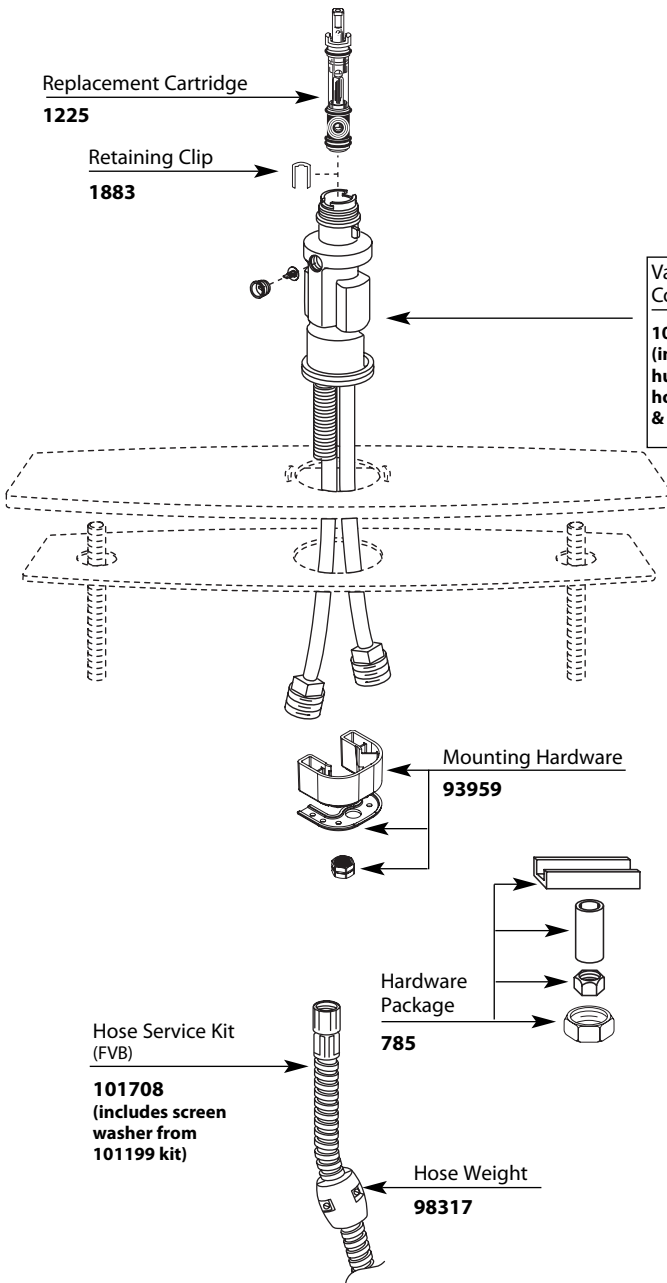

Buy it for looks. Buy it for life.®

Illustrated Parts

OneTouch® Single Control Kitchen Pullout Faucet					
<u>MODEL</u>	<u>HANDLE</u>	<u>FINISH</u>	<u>MODEL</u>	<u>HANDLE</u>	<u>FINISH</u>
87540W	Lever	Glacier	DISCONTINUED		
87540S	Lever	Sand	7385	Lever	Chrome/Glacier
87540CSD	Lever	Chrome w/Soap Dispenser	7385C	Lever	Chrome
			7385W	Lever	Glacier
			7385S	Lever	Sand
			7385V	Lever	Ivory
			67385	Lever	Chrome/Glacier
			67385C	Lever	Chrome
			67385S	Lever	Sand
			67385V	Lever	Ivory
			67385W	Lever	Glacier
			87540	Lever	Chrome/Glacier
			87540C	Lever	Chrome

■ **Order by Part Number**

Please Note: For under the deck parts, service kits, and valve bodies, you must refer to the following page.

**Promotional Soap Dispenser not serviceable
Replace with 3910 only**

3910 Chrome

■ Order by Part Number

OneTouch® Valve Bodies/Below Deck Parts

OLD STYLE VALVE BODY (Cast)

Models Prior to 1/99

NEW STYLE FABRICATED VALVE BODY (FVB)

Vacuum Breaker Conversion Kit
100593
(includes plug, hub, hose, check valves & hose adapter)