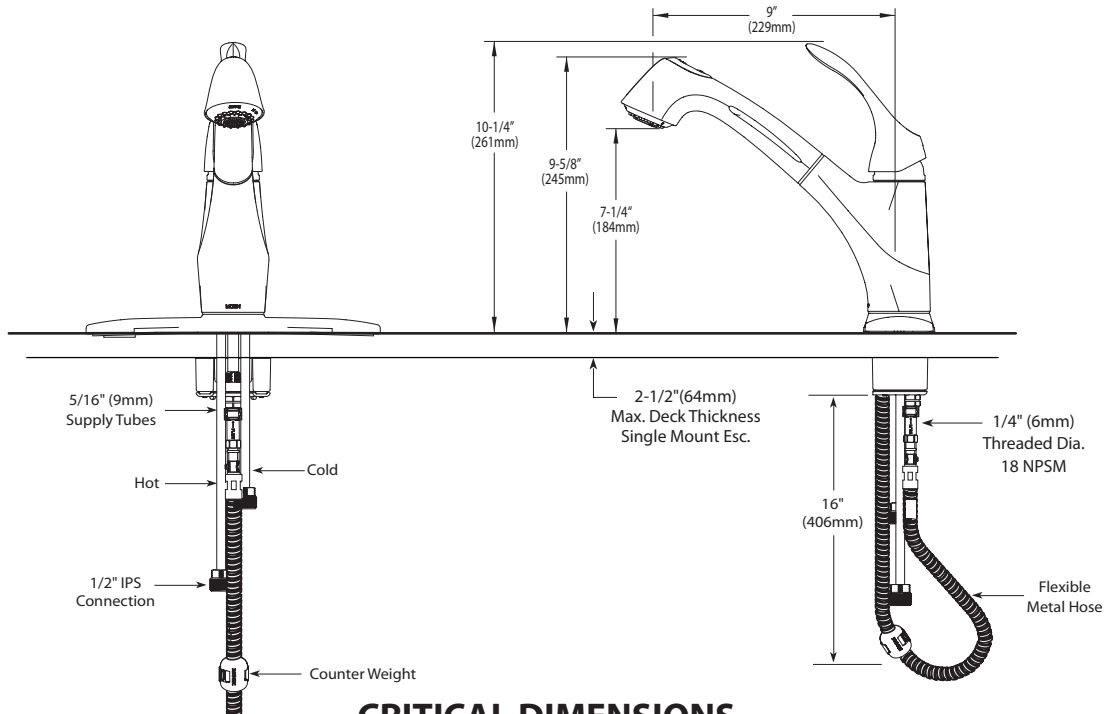

## FAUCET DESCRIPTION

- Pullout faucet spout provides infinite maneuverability for cleaning or rinsing
- Metal construction with chrome plated, classic stainless, and Glacier finish
- Hydrolock® quick connect installation
- Pullout spray with 59" braided hose
- 1/2" IPS connections will accept standard ball nose connection for 3/8" tubing

## STANDARDS

- Designed and manufactured to comply with the requirements of: ASME A112.18.1/CSA B-125.1, NSF 61 Section 9, California Proposition 65, ICC A117.1, ADA
- The backflow protection system in this device consists of two independently operating check valves, a primary and a secondary which prevent backflow.

**Models:** 87666CSD, 87666CSL, 87666W

**NOTE:** DESIGNED TO INSTALL THROUGH  
1 OR 3 HOLES 1-1/4" (32mm) MIN. DIA.