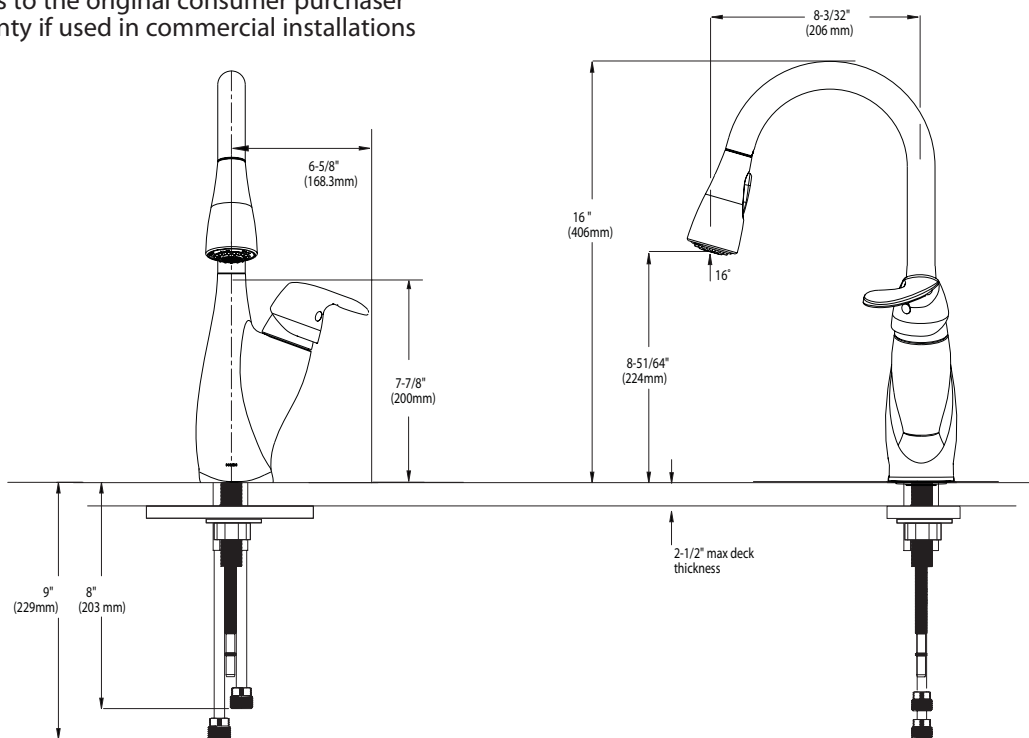

Buy it for looks. Buy it for life.®

Specifications

DESCRIPTION

- Metal construction with Chrome Plated, Matte Black or LifeShine® Stainless finish
- Hydrolock® quick connect installation
- Pullout spray with 68" braided hose
- 1/2" IPS connections will accept standard ball nose connection for 3/8" tubing
- High arc spout provides height and reach to fill or clean large pots while the pull out wand provides the maneuverability for cleaning or rinsing

OPERATION

- Lever style handle
- Operates with less than 5 lbs. of force
- Operates in stream or spray mode in the pullout or retracted position
- When filling a vessel outside the sink, the pause feature conveniently stops the flow of water as the wand passes over the counter top

FLOW

- Flow is limited to 2.2 gpm (8.3 L/min) at 60 psi

CARTRIDGE

- 1225M cartridge design
- Engineered polymers, non-ferrous and stainless steel materials

STANDARDS

- Designed and manufactured to comply with the requirements of: CSA B-125, ASME A112.18.1M, NSF 61 Section 9, California Proposition 65, ANSI A117.1, ADA
- The backflow protection system in the device consists of two independently operating check valves, a primary and a secondary which prevent backflow

Models: 7599C, 7599BL, 7599SL

NOTE: THIS FAUCET IS DESIGNED TO BE INSTALLED THRU 1 HOLE, 1-1/4" (32mm) MIN. DIA.

CRITICAL DIMENSIONS

(DO NOT SCALE)