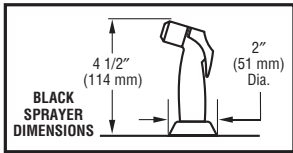

Model 61602-170 Shown

Submitted Model No.: _____

Specific Features: _____

BRIZO™

KITCHEN FAUCETS

- Providence™ Contemporary Series
- Single Handle
- Widespread
- 2, 3 & 4 Hole Sink Applications

Recommend 4" center to center from spout to valve.
 Maximum spout to valve spacing is 8".
 Recommend 4" to 8" center to center from spout to sprayer, any additional spread will shorten the reach of the sprayer.

COMPLIES WITH:

- ICC/ANSI A117.1/ADA
- CSA B125
- ASME A112.18.1
- NSF 61

STANDARD SPECIFICATIONS:

- Single handle kitchen faucets for concealed mounting on two, three and four hole sinks.
- Solid brass fabricated body.
- 8 3/4" (222 mm) long, 11 1/8" (283 mm) high, spout swings 360°.
- Lever handle. Control mechanism shall be of the rotating stainless steel ball type with replaceable non-metallic seats operating in stainless steel lined sockets.
- Control handle shall return to neutral position when valve is turned off.
- Models 61601 and 61602 Series with spray attachment has anti-siphon device as integral part of valve body.
- Quick connect spray and spout hoses.

**Thick tile 2" mounting kits available as RP30392.

Standard Features	61600*-170	61601*-170	61602*-170
Washerless	◆	◆	◆
Widespread	◆	◆	◆
Two Hole Installation	◆		
Three Hole Installation		◆	
Four Hole Installation			◆
Lever Handle	♿	♿	♿
8 3/4" (222 mm) Long, 11 1/8" (283 mm) High, Spout Swings 360°	◆	◆	◆
3/8" O.D. Straight, Staggered Copper Tube Inlets—9 3/8" (238 mm) and 10 3/4" (273 mm) Long with 1/2"-14 NPSM Adapters	◆	◆	◆
Sprayhead Matches Finish		◆	◆
Soap/Lotion Dispenser			◆
Quick Connect Spray and Spout Hoses	◆	◆	◆