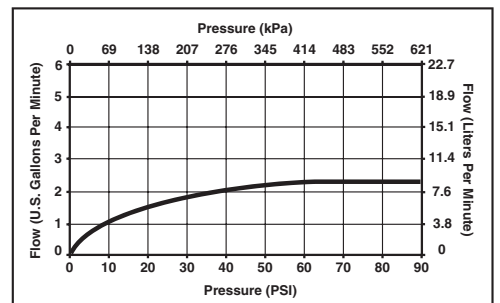

Model 61602-170 Shown

Submitted Model No.: _____

Specific Features: _____

BRIZO™

KITCHEN FAUCETS

- Providence™ Contemporary Series
- Single Handle
- Widespread
- 2, 3 & 4 Hole Sink Applications

Recommend 4" center to center from spout to valve.
 Maximum spout to valve spacing is 8".
 Recommend 4" to 8" center to center from spout to sprayer, any additional spread will shorten the reach of the sprayer.

COMPLIES WITH:

- ICC/ANSI A117.1/ADA
- CSA B125
- ASME A112.18.1
- NSF 61

STANDARD SPECIFICATIONS:

- Single handle kitchen faucets for concealed mounting on two, three and four hole sinks.
- Solid brass fabricated body.
- 8 3/4" (222 mm) long, 11 1/8" (283 mm) high, spout swings 360°.
- Lever handle. Control mechanism shall be of the rotating stainless steel ball type with replaceable non-metallic seats operating in stainless steel lined sockets.
- Control handle shall return to neutral position when valve is turned off.
- Models 61601 and 61602 Series with spray attachment has anti-siphon device as integral part of valve body.
- Quick connect spray and spout hoses.

**Thick tile 2" mounting kits available as RP30392.

Standard Features	61600*-170	61601*-170	61602*-170
Washerless	◆	◆	◆
Widespread	◆	◆	◆
Two Hole Installation	◆		
Three Hole Installation		◆	
Four Hole Installation			◆
Lever Handle	♿	♿	♿
8 3/4" (222 mm) Long, 11 1/8" (283 mm) High, Spout Swings 360°	◆	◆	◆
3/8" O.D. Straight, Staggered Copper Tube Inlets—9 3/8" (238 mm) and 10 3/4" (273 mm) Long with 1/2"-14 NPSM Adapters	◆	◆	◆
Sprayhead Matches Finish		◆	◆
Soap/Lotion Dispenser			◆
Quick Connect Spray and Spout Hoses	◆	◆	◆