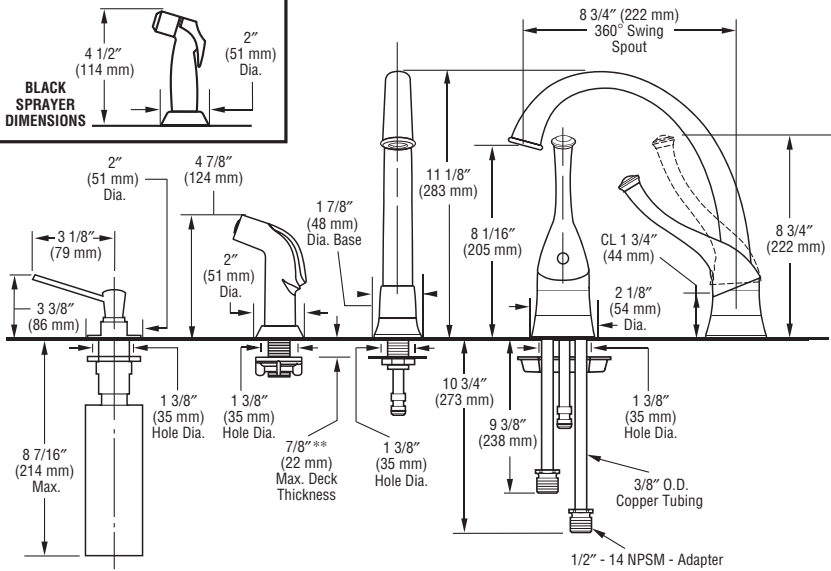

Model 61602-170 Shown

Submitted Model No.: _____

Specific Features: _____

BRIZO™

KITCHEN FAUCETS

- Providence™ Contemporary Series
- Single Handle
- Widespread
- 2, 3 & 4 Hole Sink Applications

Recommend 4" center to center from spout to valve.
 Maximum spout to valve spacing is 8".
 Recommend 4" to 8" center to center from spout to sprayer, any additional spread will shorten the reach of the sprayer.

COMPLIES WITH:

- ICC/ANSI A117.1/ADA
- CSA B125
- ASME A112.18.1
- NSF 61

STANDARD SPECIFICATIONS:

- Single handle kitchen faucets for concealed mounting on two, three and four hole sinks.
- Solid brass fabricated body.
- 8 3/4" (222 mm) long, 11 1/8" (283 mm) high, spout swings 360°.
- Lever handle. Control mechanism shall be of the rotating stainless steel ball type with replaceable non-metallic seats operating in stainless steel lined sockets.
- Control handle shall return to neutral position when valve is turned off.
- Models 61601 and 61602 Series with spray attachment has anti-siphon device as integral part of valve body.
- Quick connect spray and spout hoses.

**Thick tile 2" mounting kits available as RP30392.

Standard Features	61600*-170	61601*-170	61602*-170
Washerless	◆	◆	◆
Widespread	◆	◆	◆
Two Hole Installation	◆		
Three Hole Installation		◆	
Four Hole Installation			◆
Lever Handle	♿	♿	♿
8 3/4" (222 mm) Long, 11 1/8" (283 mm) High, Spout Swings 360°	◆	◆	◆
3/8" O.D. Straight, Staggered Copper Tube Inlets—9 3/8" (238 mm) and 10 3/4" (273 mm) Long with 1/2"-14 NPSM Adapters	◆	◆	◆
Sprayhead Matches Finish		◆	◆
Soap/Lotion Dispenser			◆
Quick Connect Spray and Spout Hoses	◆	◆	◆