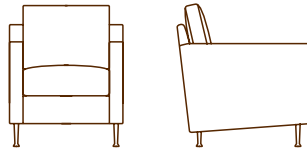

ZURI COLLECTION

ZURI

1824-01 LOUNGE CHAIR
27.0" W
31.0" D
33.0" H
24.0" AH
19.0" SH
7.0 YDS

1824-02 LOVE SEAT
53.0" W
31.0" D
33.0" H
24.0" AH
19.0" SH
9.0 YDS

1824-23 SOFA
75.0" W
31.0" D
33.0" H
24.0" AH
19.0" SH
11.75 YDS

182460-40 BENCH
60.0" W
20.0" D
17.0 H
3.5 YDS

bench standard sizes: 36", 48", 60"
custom sizes available

182448-40 48.0" W
2.5 YDS

182436-40 36.0" W
2.0 YDS