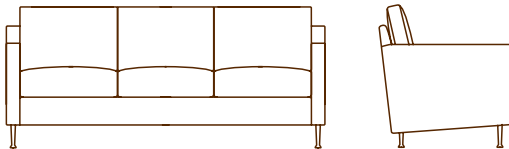

ZURI COLLECTION

ZURI

1824-01 LOUNGE CHAIR
27.0" W
31.0" D
33.0" H
24.0" AH
19.0" SH
7.0 YDS

1824-02 LOVE SEAT
53.0" W
31.0" D
33.0" H
24.0" AH
19.0" SH
9.0 YDS

1824-23 SOFA
75.0" W
31.0" D
33.0" H
24.0" AH
19.0" SH
11.75 YDS

182460-40 BENCH
60.0" W
20.0" D
17.0 H
3.5 YDS

bench standard sizes: 36", 48", 60"
custom sizes available

182448-40 48.0" W
2.5 YDS

182436-40 36.0" W
2.0 YDS