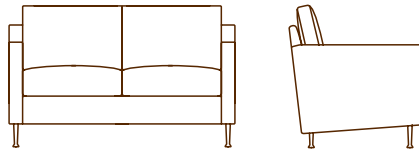

ZURI COLLECTION

ZURI

1824-01 LOUNGE CHAIR
27.0" W
31.0" D
33.0" H
24.0" AH
19.0" SH
7.0 YDS

1824-02 LOVE SEAT
53.0" W
31.0" D
33.0" H
24.0" AH
19.0" SH
9.0 YDS

1824-23 SOFA
75.0" W
31.0" D
33.0" H
24.0" AH
19.0" SH
11.75 YDS

182460-40 BENCH
60.0" W
20.0" D
17.0 H
3.5 YDS

bench standard sizes: 36", 48", 60"
custom sizes available

182448-40 48.0" W
2.5 YDS

182436-40 36.0" W
2.0 YDS