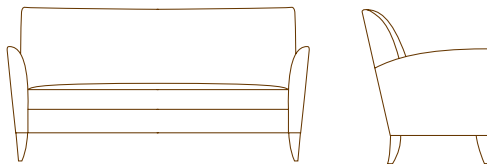

VITA COLLECTION

VITA

1525-01 LOUNGE CHAIR
 30.0" W
 31.0" D
 37.0" H
 27.5" AH
 20.0" SH
 5.25 YDS

1525-02 LOVE SEAT
 54.0" W
 31.0" D
 37.0" H
 27.5" AH
 20.0" SH
 7.5 YDS

1525-23 SOFA
 70.5" W
 31.0" D
 37.0" H
 27.5" AH
 20.0" SH
 92.5 YDS

bench standard sizes: 36" 48" 60"
 custom sizes available

152536-40 BENCH
 36.0" W
 21.0" D
 18.5" H
 2.75 YDS

152548-40 48.0" W
 3.25 YDS

152560-40 60.0" W
 3.5 YDS