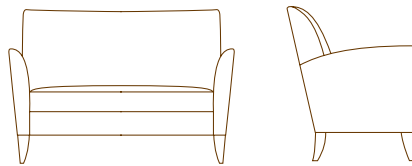

VITA COLLECTION

VITA

1525-01 LOUNGE CHAIR
 30.0" W
 31.0" D
 37.0" H
 27.5" AH
 20.0" SH
 5.25 YDS

1525-02 LOVE SEAT
 54.0" W
 31.0" D
 37.0" H
 27.5" AH
 20.0" SH
 7.5 YDS

1525-23 SOFA
 70.5" W
 31.0" D
 37.0" H
 27.5" AH
 20.0" SH
 92.5 YDS

bench standard sizes: 36" 48" 60"
 custom sizes available

152536-40 BENCH
 36.0" W
 21.0" D
 18.5" H
 2.75 YDS

152548-40 48.0" W
 3.25 YDS

152560-40 60.0" W
 3.5 YDS