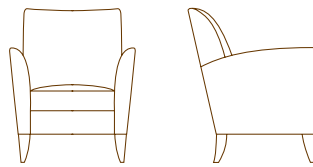

VITA COLLECTION

VITA

1525-01 LOUNGE CHAIR
 30.0" W
 31.0" D
 37.0" H
 27.5" AH
 20.0" SH
 5.25 YDS

1525-02 LOVE SEAT
 54.0" W
 31.0" D
 37.0" H
 27.5" AH
 20.0" SH
 7.5 YDS

1525-23 SOFA
 70.5" W
 31.0" D
 37.0" H
 27.5" AH
 20.0" SH
 92.5 YDS

bench standard sizes: 36" 48" 60"
 custom sizes available

152536-40 BENCH
 36.0" W
 21.0" D
 18.5" H
 2.75 YDS

152548-40 48.0" W
 3.25 YDS

152560-40 60.0" W
 3.5 YDS