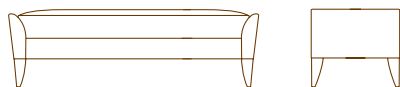

VITA COLLECTION

VITA

1525-01 LOUNGE CHAIR
 30.0" W
 31.0" D
 37.0" H
 27.5" AH
 20.0" SH
 5.25 YDS

1525-02 LOVE SEAT
 54.0" W
 31.0" D
 37.0" H
 27.5" AH
 20.0" SH
 7.5 YDS

1525-23 SOFA
 70.5" W
 31.0" D
 37.0" H
 27.5" AH
 20.0" SH
 92.5 YDS

bench standard sizes: 36" 48" 60"
 custom sizes available

152536-40 BENCH
 36.0" W
 21.0" D
 18.5" H
 2.75 YDS

152548-40 48.0" W
 3.25 YDS

152560-40 60.0" W
 3.5 YDS