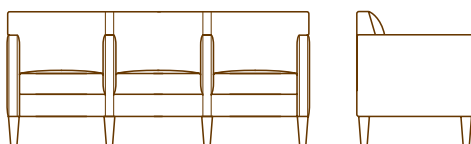

# SULLIVAN

2245-01 LOUNGE CHAIR  
 26.0" W  
 28.0" D  
 32.0" H  
 26.5" AH  
 18.0" SH  
 4.25 YDS

2245-02 LOVE SEAT  
 44.0" W  
 28.0" D  
 32.0" H  
 26.5" AH  
 18.0" SH  
 6.75 YDS

2245-23 SOFA  
 65.0" W  
 28.0" D  
 32.0" H  
 26.5" AH  
 18.0" SH  
 8.5 YDS

224536-40 BENCH  
 36.0" W  
 21.0" D  
 18.5" H  
 2.0 YDS

224548-40 48.0" W  
 2.5 YDS

bench standard sizes: 36" 48" 60"  
 custom sizes available

224560-40 60.0" W  
 3.0 YDS

2245BT-01 BARIATRIC LOUNGE  
 39.5" W  
 28.0" D  
 32.0" H  
 26.5" AH  
 18.0" SH  
 5.75 YDS

2245-M3 TANDEM SEATING  
 72.5" W  
 28.0" D  
 32.0" H  
 26.5" AH  
 18.0" SH  
 10.0 YDS