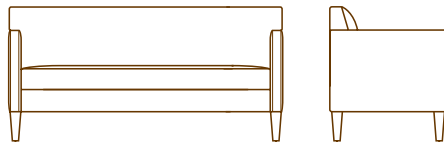

# SULLIVAN

2245-01 LOUNGE CHAIR  
 26.0" W  
 28.0" D  
 32.0" H  
 26.5" AH  
 18.0" SH  
 4.25 YDS

2245-02 LOVE SEAT  
 44.0" W  
 28.0" D  
 32.0" H  
 26.5" AH  
 18.0" SH  
 6.75 YDS

2245-23 SOFA  
 65.0" W  
 28.0" D  
 32.0" H  
 26.5" AH  
 18.0" SH  
 8.5 YDS

224536-40 BENCH  
 36.0" W  
 21.0" D  
 18.5" H  
 2.0 YDS

224548-40 48.0" W  
 2.5 YDS

bench standard sizes: 36" 48" 60"  
 custom sizes available

224560-40 60.0" W  
 3.0 YDS

2245BT-01 BARIATRIC LOUNGE  
 39.5" W  
 28.0" D  
 32.0" H  
 26.5" AH  
 18.0" SH  
 5.75 YDS