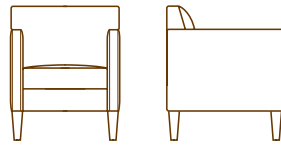

# SULLIVAN

2245-01 LOUNGE CHAIR  
 26.0" W  
 28.0" D  
 32.0" H  
 26.5" AH  
 18.0" SH  
 4.25 YDS

2245-02 LOVE SEAT  
 44.0" W  
 28.0" D  
 32.0" H  
 26.5" AH  
 18.0" SH  
 6.75 YDS

2245-23 SOFA  
 65.0" W  
 28.0" D  
 32.0" H  
 26.5" AH  
 18.0" SH  
 8.5 YDS

224536-40 BENCH  
 36.0" W  
 21.0" D  
 18.5" H  
 2.0 YDS

224548-40 48.0" W  
 2.5 YDS

bench standard sizes: 36" 48" 60"  
 custom sizes available

224560-40 60.0" W  
 3.0 YDS

2245BT-01 BARIATRIC LOUNGE  
 39.5" W  
 28.0" D  
 32.0" H  
 26.5" AH  
 18.0" SH  
 5.75 YDS