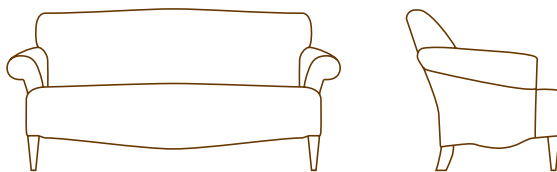

MARQUIS®

RIVIERA COLLECTION

RIVIERA

3624-01 LOUNGE CHAIR
38.0" W
36.0" D
38.0" H
26.0" AH
19.0" SH
6.5 YDS

3624-02 LOVE SEAT
62.0" W
36.0" D
38.0" H
26.0" AH
19.0" SH
8.5 YDS

3624-23 SOFA
78.0" W
36.0" D
38.0" H
26.0" AH
19.0" SH
10.25 YDS

362460-40 BENCH
60.0" W
21.0" D
18.0" H
3.0 YDS

bench standard sizes: 36", 48", 60"
custom sizes available

362448-40 48.0" W
2.5 YDS

362436-40 36.0" W
2.0 YDS