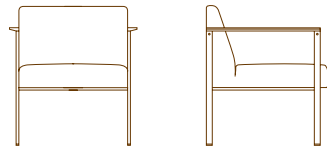

NEW YORK COLLECTION

NEW YORK

1100-01 ARM CHAIR
26.5" W
25.25" D
29.0" H
24.5" AH
16.5" SH
2.5 YDS

1100-60 ARMLESS CHAIR
22.0" W
25.25" D
29.0" H
16.5" SH
2.5 YDS

1100R-01 RIGHT ARM CHAIR
26.5" W
25.25" D
29.0" H
24.5" AH
16.5" SH
2.5 YDS

1100L-01 LEFT ARM CHAIR
26.5" W
25.25" D
29.0" H
24.5" AH
16.5" SH
2.5 YDS

1100-LINK LINKING SYSTEM