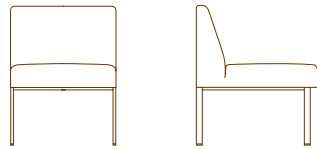

NEW YORK COLLECTION

NEW YORK

1100-01 ARM CHAIR
26.5" W
25.25" D
29.0" H
24.5" AH
16.5" SH
2.5 YDS

1100-60 ARMLESS CHAIR
22.0" W
25.25" D
29.0" H
16.5" SH
2.5 YDS

1100R-01 RIGHT ARM CHAIR
26.5" W
25.25" D
29.0" H
24.5" AH
16.5" SH
2.5 YDS

1100L-01 LEFT ARM CHAIR
26.5" W
25.25" D
29.0" H
24.5" AH
16.5" SH
2.5 YDS

1100-LINK LINKING SYSTEM