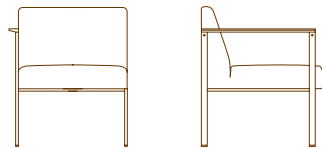

NEW YORK COLLECTION

NEW YORK

1100-01 ARM CHAIR
26.5" W
25.25" D
29.0" H
24.5" AH
16.5" SH
2.5 YDS

1100-60 ARMLESS CHAIR
22.0" W
25.25" D
29.0" H
16.5" SH
2.5 YDS

1100R-01 RIGHT ARM CHAIR
26.5" W
25.25" D
29.0" H
24.5" AH
16.5" SH
2.5 YDS

1100L-01 LEFT ARM CHAIR
26.5" W
25.25" D
29.0" H
24.5" AH
16.5" SH
2.5 YDS

1100-LINK LINKING SYSTEM