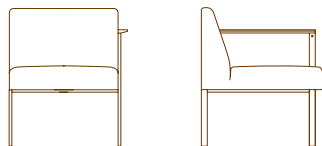

NEW YORK COLLECTION

NEW YORK

1100-01 ARM CHAIR
26.5" W
25.25" D
29.0" H
24.5" AH
16.5" SH
2.5 YDS

1100-60 ARMLESS CHAIR
22.0" W
25.25" D
29.0" H
16.5" SH
2.5 YDS

1100R-01 RIGHT ARM CHAIR
26.5" W
25.25" D
29.0" H
24.5" AH
16.5" SH
2.5 YDS

1100L-01 LEFT ARM CHAIR
26.5" W
25.25" D
29.0" H
24.5" AH
16.5" SH
2.5 YDS

1100-LINK LINKING SYSTEM