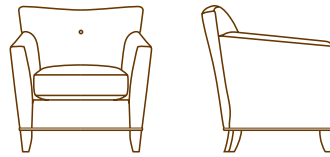

# MILAN

3490-01 LOUNGE CHAIR  
32.0" W  
29.0" D  
33.0" H  
24.0" AH  
20.0" SH  
6.0 YDS

3490-02 LOVE SEAT  
55.0" W  
29.0" D  
33.0" H  
24.0" AH  
20.0" SH  
9.0 YDS

3490-23 SOFA  
68.0" W  
29.0" D  
33.0" H  
24.0" AH  
20.0" SH  
12.0 YDS