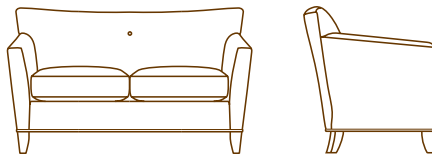

# MILAN

3490-01 LOUNGE CHAIR  
32.0" W  
29.0" D  
33.0" H  
24.0" AH  
20.0" SH  
6.0 YDS

3490-02 LOVE SEAT  
55.0" W  
29.0" D  
33.0" H  
24.0" AH  
20.0" SH  
9.0 YDS

3490-23 SOFA  
68.0" W  
29.0" D  
33.0" H  
24.0" AH  
20.0" SH  
12.0 YDS