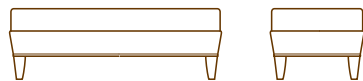

# MILAN

3490-01 LOUNGE CHAIR  
32.0" W  
29.0" D  
33.0" H  
24.0" AH  
20.0" SH  
6.0 YDS

3490-02 LOVE SEAT  
55.0" W  
29.0" D  
33.0" H  
24.0" AH  
20.0" SH  
9.0 YDS

3490-23 SOFA  
68.0" W  
29.0" D  
33.0" H  
24.0" AH  
20.0" SH  
12.0 YDS

bench standard sizes: 36", 48", 60"  
custom sizes available

349060-40 BENCH  
60.0" W  
21.0" D  
16.0" H  
4.0 YDS

349048-40 48.0" W  
3.0 YDS

349036-40 36.0" W  
2.0 YDS