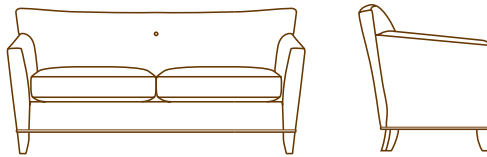

# MILAN

3490-01 LOUNGE CHAIR  
32.0" W  
29.0" D  
33.0" H  
24.0" AH  
20.0" SH  
6.0 YDS

3490-02 LOVE SEAT  
55.0" W  
29.0" D  
33.0" H  
24.0" AH  
20.0" SH  
9.0 YDS

3490-23 SOFA  
68.0" W  
29.0" D  
33.0" H  
24.0" AH  
20.0" SH  
12.0 YDS