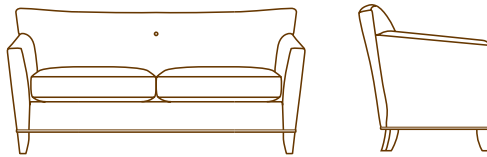

MILAN COLLECTION

MILAN

3490-01 LOUNGE CHAIR
32.0" W
29.0" D
33.0" H
24.0" AH
20.0" SH
6.0 YDS

3490-02 LOVE SEAT
55.0" W
29.0" D
33.0" H
24.0" AH
20.0" SH
9.0 YDS

3490-23 SOFA
68.0" W
29.0" D
33.0" H
24.0" AH
20.0" SH
12.0 YDS

bench standard sizes: 36", 48", 60"
custom sizes available

349060-40 BENCH
60.0" W
21.0" D
16.0" H
4.0 YDS

349048-40 48.0" W
3.0 YDS

349036-40 36.0" W
2.0 YDS