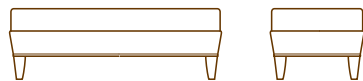

MILAN COLLECTION

MILAN

3490-01 LOUNGE CHAIR
32.0" W
29.0" D
33.0" H
24.0" AH
20.0" SH
6.0 YDS

3490-02 LOVE SEAT
55.0" W
29.0" D
33.0" H
24.0" AH
20.0" SH
9.0 YDS

3490-23 SOFA
68.0" W
29.0" D
33.0" H
24.0" AH
20.0" SH
12.0 YDS

bench standard sizes: 36", 48", 60"
custom sizes available

349060-40 BENCH
60.0" W
21.0" D
16.0" H
4.0 YDS

349048-40 48.0" W
3.0 YDS

349036-40 36.0" W
2.0 YDS