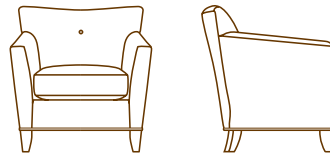

MILAN COLLECTION

MILAN

3490-01 LOUNGE CHAIR
32.0" W
29.0" D
33.0" H
24.0" AH
20.0" SH
6.0 YDS

3490-02 LOVE SEAT
55.0" W
29.0" D
33.0" H
24.0" AH
20.0" SH
9.0 YDS

3490-23 SOFA
68.0" W
29.0" D
33.0" H
24.0" AH
20.0" SH
12.0 YDS

bench standard sizes: 36", 48", 60"
custom sizes available

349060-40 BENCH
60.0" W
21.0" D
16.0" H
4.0 YDS

349048-40 48.0" W
3.0 YDS

349036-40 36.0" W
2.0 YDS