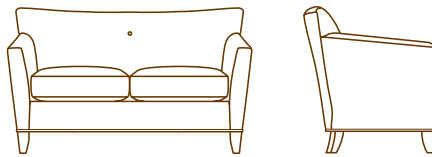

MILAN COLLECTION

MILAN

3490-01 LOUNGE CHAIR
32.0" W
29.0" D
33.0" H
24.0" AH
20.0" SH
6.0 YDS

3490-02 LOVE SEAT
55.0" W
29.0" D
33.0" H
24.0" AH
20.0" SH
9.0 YDS

3490-23 SOFA
68.0" W
29.0" D
33.0" H
24.0" AH
20.0" SH
12.0 YDS

bench standard sizes: 36", 48", 60"
custom sizes available

349060-40 BENCH
60.0" W
21.0" D
16.0" H
4.0 YDS

349048-40 48.0" W
3.0 YDS

349036-40 36.0" W
2.0 YDS