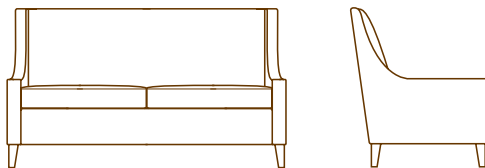

HAYWOOD COLLECTION

# HAYWOOD

5863-01 LOUNGE  
28.0" W  
32.5" D  
38.0" H  
21.0" AH  
19.0" SH  
7.5 YDS

5863-02 LOVE SEAT  
51.0" W  
32.5" D  
38.0" H  
21.0" AH  
19.0" SH  
11.5 YDS

5863-23 SOFA  
66.0" W  
32.5" D  
38.0" H  
21.0" AH  
19.0" SH  
13.0 YDS