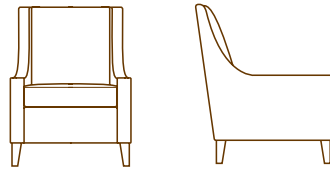

HAYWOOD COLLECTION

# HAYWOOD

5863-01 LOUNGE  
28.0" W  
32.5" D  
38.0" H  
21.0" AH  
19.0" SH  
7.5 YDS

5863-02 LOVE SEAT  
51.0" W  
32.5" D  
38.0" H  
21.0" AH  
19.0" SH  
11.5 YDS

5863-23 SOFA  
66.0" W  
32.5" D  
38.0" H  
21.0" AH  
19.0" SH  
13.0 YDS