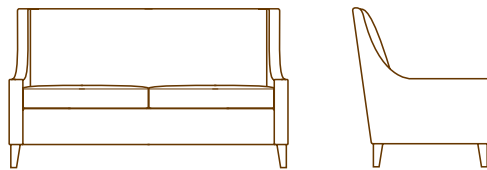

HAYWOOD COLLECTION

# HAYWOOD

5863-01 LOUNGE  
28.0" W  
32.5" D  
38.0" H  
21.0" AH  
19.0" SH  
7.5 YDS

5863-02 LOVE SEAT  
51.0" W  
32.5" D  
38.0" H  
21.0" AH  
19.0" SH  
11.5 YDS

5863-23 SOFA  
66.0" W  
32.5" D  
38.0" H  
21.0" AH  
19.0" SH  
13.0 YDS

586336-40 BENCH  
36.0" W  
20.0" D  
18.0" H  
2.75 YDS

bench standard sizes: 36", 48", 60"  
custom sizes available

586348-40 48.0" W  
3.0 YDS

586360-40 60" W  
3.5 YDS