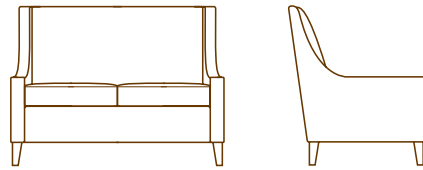

HAYWOOD COLLECTION

# HAYWOOD

5863-01 LOUNGE  
28.0" W  
32.5" D  
38.0" H  
21.0" AH  
19.0" SH  
7.5 YDS

5863-02 LOVE SEAT  
51.0" W  
32.5" D  
38.0" H  
21.0" AH  
19.0" SH  
11.5 YDS

5863-23 SOFA  
66.0" W  
32.5" D  
38.0" H  
21.0" AH  
19.0" SH  
13.0 YDS

586336-40 BENCH  
36.0" W  
20.0" D  
18.0" H  
2.75 YDS

bench standard sizes: 36", 48", 60"  
custom sizes available

586348-40 48.0" W  
3.0 YDS

586360-40 60" W  
3.5 YDS