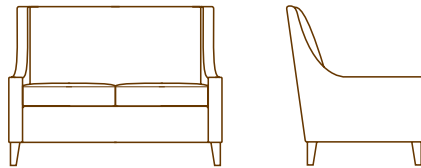

HAYWOOD COLLECTION

# HAYWOOD

5863-01 LOUNGE  
28.0" W  
32.5" D  
38.0" H  
21.0" AH  
19.0" SH  
7.5 YDS

5863-02 LOVE SEAT  
51.0" W  
32.5" D  
38.0" H  
21.0" AH  
19.0" SH  
11.5 YDS

5863-23 SOFA  
66.0" W  
32.5" D  
38.0" H  
21.0" AH  
19.0" SH  
13.0 YDS

586336-40 BENCH  
36.0" W  
20.0" D  
18.0" H  
2.75 YDS

bench standard sizes: 36", 48", 60"  
custom sizes available

586348-40 48.0" W  
3.0 YDS

586360-40 60" W  
3.5 YDS