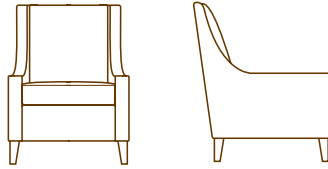

HAYWOOD COLLECTION

# HAYWOOD

5863-01 LOUNGE  
28.0" W  
32.5" D  
38.0" H  
21.0" AH  
19.0" SH  
7.5 YDS

5863-02 LOVE SEAT  
51.0" W  
32.5" D  
38.0" H  
21.0" AH  
19.0" SH  
11.5 YDS

5863-23 SOFA  
66.0" W  
32.5" D  
38.0" H  
21.0" AH  
19.0" SH  
13.0 YDS