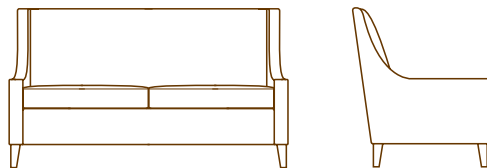

HAYWOOD COLLECTION

# HAYWOOD

5863-01 LOUNGE  
28.0" W  
32.5" D  
38.0" H  
21.0" AH  
19.0" SH  
7.5 YDS

5863-02 LOVE SEAT  
51.0" W  
32.5" D  
38.0" H  
21.0" AH  
19.0" SH  
11.5 YDS

5863-23 SOFA  
66.0" W  
32.5" D  
38.0" H  
21.0" AH  
19.0" SH  
13.0 YDS