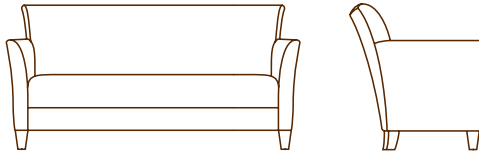

CARMEL COLLECTION

QUICKSHIP

1234-01 LOUNGE CHAIR
 32.0" W
 33.0" D
 35.0" H
 26.5" AH
 18.0" SH
 6.5 YDS

1234-02 LOVE SEAT
 55.5" W
 33.0" D
 35.0" H
 26.5" AH
 18.0" SH
 8.0 YDS

1234-23 SOFA
 71.0" W
 33.0" D
 35.0" H
 26.5" AH
 18.0" SH
 9.0 YDS

123460-40 BENCH
 60.0" W
 21.5" D
 19.0" H
 4.0 YDS

bench standard sizes: 36" 48" 60"
 custom sizes available

123448-40 48.0" W
 3.0 YDS

123436-40 36.0" W
 2.75 YDS