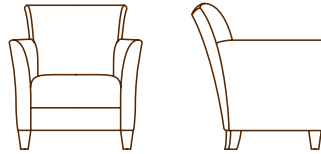

CARMEL COLLECTION

QUICKSHIP

1234-01 LOUNGE CHAIR
 32.0" W
 33.0" D
 35.0" H
 26.5" AH
 18.0" SH
 6.5 YDS

1234-02 LOVE SEAT
 55.5" W
 33.0" D
 35.0" H
 26.5" AH
 18.0" SH
 8.0 YDS

1234-23 SOFA
 71.0" W
 33.0" D
 35.0" H
 26.5" AH
 18.0" SH
 9.0 YDS

123460-40 BENCH
 60.0" W
 21.5" D
 19.0" H
 4.0 YDS

bench standard sizes: 36" 48" 60"
 custom sizes available

123448-40 48.0" W
 3.0 YDS

123436-40 36.0" W
 2.75 YDS