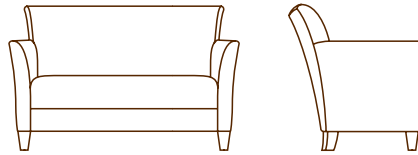

CARMEL COLLECTION

QUICKSHIP

1234-01 LOUNGE CHAIR
 32.0" W
 33.0" D
 35.0" H
 26.5" AH
 18.0" SH
 6.5 YDS

1234-02 LOVE SEAT
 55.5" W
 33.0" D
 35.0" H
 26.5" AH
 18.0" SH
 8.0 YDS

1234-23 SOFA
 71.0" W
 33.0" D
 35.0" H
 26.5" AH
 18.0" SH
 9.0 YDS

123460-40 BENCH
 60.0" W
 21.5" D
 19.0" H
 4.0 YDS

bench standard sizes: 36" 48" 60"
 custom sizes available

123448-40 48.0" W
 3.0 YDS

123436-40 36.0" W
 2.75 YDS