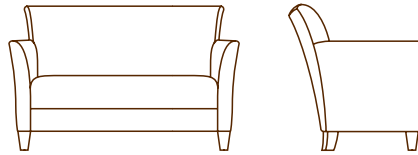

CARMEL COLLECTION

The logo for QUICKSHIP, featuring the word "QUICKSHIP" in a bold, sans-serif font. The letter "Q" is stylized with three horizontal lines extending to the left, suggesting speed or motion.

1234-01 LOUNGE CHAIR
 32.0" W
 33.0" D
 35.0" H
 26.5" AH
 18.0" SH
 6.5 YDS

1234-02 LOVE SEAT
 55.5" W
 33.0" D
 35.0" H
 26.5" AH
 18.0" SH
 8.0 YDS

1234-23 SOFA
 71.0" W
 33.0" D
 35.0" H
 26.5" AH
 18.0" SH
 9.0 YDS