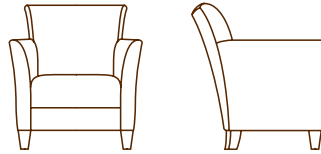

CARMEL COLLECTION

The logo for QUICKSHIP, featuring the word "QUICKSHIP" in a bold, sans-serif font. The letter "Q" is stylized with three horizontal lines extending to the left, suggesting speed or motion.

1234-01 LOUNGE CHAIR
 32.0" W
 33.0" D
 35.0" H
 26.5" AH
 18.0" SH
 6.5 YDS

1234-02 LOVE SEAT
 55.5" W
 33.0" D
 35.0" H
 26.5" AH
 18.0" SH
 8.0 YDS

1234-23 SOFA
 71.0" W
 33.0" D
 35.0" H
 26.5" AH
 18.0" SH
 9.0 YDS