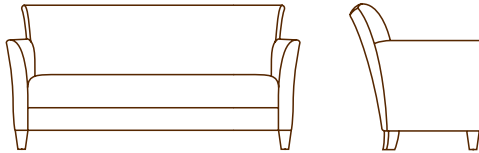

CARMEL COLLECTION

The logo for QUICKSHIP, featuring the word "QUICKSHIP" in a bold, sans-serif font. The letter "Q" is stylized with three horizontal lines extending to the left, suggesting speed or motion.

1234-01 LOUNGE CHAIR
 32.0" W
 33.0" D
 35.0" H
 26.5" AH
 18.0" SH
 6.5 YDS

1234-02 LOVE SEAT
 55.5" W
 33.0" D
 35.0" H
 26.5" AH
 18.0" SH
 8.0 YDS

1234-23 SOFA
 71.0" W
 33.0" D
 35.0" H
 26.5" AH
 18.0" SH
 9.0 YDS