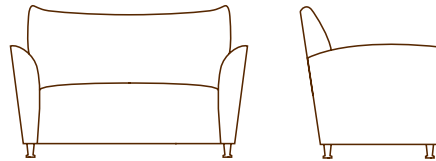

MARQUIS®

CAPRI COLLECTION

QUICKSHIP

1520-01 LOUNGE CHAIR
34.0" W
33.0" D
36.0" H
27.0" AH
18.0" SH
7.0 YDS

1520-02 LOVE SEAT
57.0" W
33.0" D
36.0" H
27.0" AH
18.0" SH
10.0 YDS

1520-23 SOFA
73.0" W
33.0" D
36.0" H
27.0" AH
18.0" SH
12.0 YDS

152060-40 BENCH
60.0" W
20.0" D
18.0" H
4.0 YDS

bench standard sizes: 36" 48" 60"
custom sizes available

152048-40 48.0" W
3.0 YDS

152036-40 36.0" W
2.5 YDS