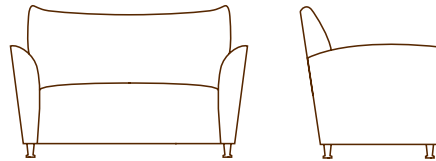

MARQUIS®

CAPRI COLLECTION

QUICKSHIP

1520-01 LOUNGE CHAIR
 34.0" W
 33.0" D
 36.0" H
 27.0" AH
 18.0" SH
 7.0 YDS

1520-02 LOVE SEAT
 57.0" W
 33.0" D
 36.0" H
 27.0" AH
 18.0" SH
 10.0 YDS

1520-23 SOFA
 73.0" W
 33.0" D
 36.0" H
 27.0" AH
 18.0" SH
 12.0 YDS

152060-40 BENCH
 60.0" W
 20.0" D
 18.0" H
 4.0 YDS

bench standard sizes: 36" 48" 60"
 custom sizes available

152048-40 48.0" W
 3.0 YDS

152036-40 36.0" W
 2.5 YDS