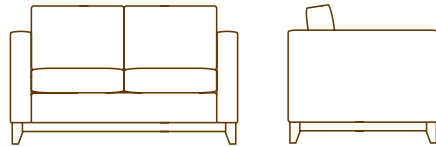

# BRUSSELS

2400-01 LOUNGE CHAIR  
35.0" W  
36.0" D  
33.0" H  
27.0" AH  
18.0" SH  
8.0 YDS

2400-02 LOVE SEAT  
54.5" W  
36.0" D  
33.0" H  
27.0" AH  
18.0" SH  
10.0 YDS

2400-23 SOFA  
68.5" W  
36.0" D  
33.0" H  
27.0" AH  
18.0" SH  
12.0 YDS