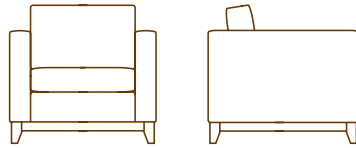

# BRUSSELS

2400-01 LOUNGE CHAIR  
35.0" W  
36.0" D  
33.0" H  
27.0" AH  
18.0" SH  
8.0 YDS

2400-02 LOVE SEAT  
54.5" W  
36.0" D  
33.0" H  
27.0" AH  
18.0" SH  
10.0 YDS

2400-23 SOFA  
68.5" W  
36.0" D  
33.0" H  
27.0" AH  
18.0" SH  
12.0 YDS

240060-40 BENCH  
60.0" W  
20.5" D  
15.0" H  
3.25 YDS

bench standard sizes: 36", 48", 60"  
custom sizes available

240048-40 48.0" W  
3.0 YDS

240036-40 36.0" W  
2.75 YDS