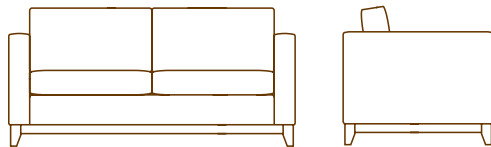

# BRUSSELS

2400-01 LOUNGE CHAIR  
35.0" W  
36.0" D  
33.0" H  
27.0" AH  
18.0" SH  
8.0 YDS

2400-02 LOVE SEAT  
54.5" W  
36.0" D  
33.0" H  
27.0" AH  
18.0" SH  
10.0 YDS

2400-23 SOFA  
68.5" W  
36.0" D  
33.0" H  
27.0" AH  
18.0" SH  
12.0 YDS