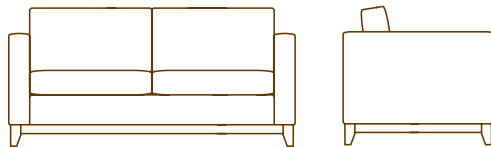

MARQUIS®

BRUSSELS COLLECTION

BRUSSELS

2400-01 LOUNGE CHAIR
35.0" W
36.0" D
33.0" H
27.0" AH
18.0" SH
8.0 YDS

2400-02 LOVE SEAT
54.5" W
36.0" D
33.0" H
27.0" AH
18.0" SH
10.0 YDS

2400-23 SOFA
68.5" W
36.0" D
33.0" H
27.0" AH
18.0" SH
12.0 YDS

bench standard sizes: 36", 48", 60"
custom sizes available

240060-40 BENCH
60.0" W
20.5" D
15.0" H
3.25 YDS

240048-40 48.0" W
3.0 YDS

240036-40 36.0" W
2.75 YDS