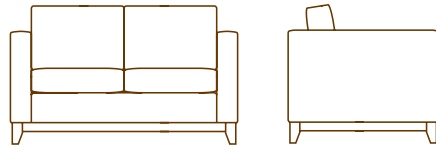

MARQUIS®

BRUSSELS COLLECTION

BRUSSELS

2400-01 LOUNGE CHAIR
35.0" W
36.0" D
33.0" H
27.0" AH
18.0" SH
8.0 YDS

2400-02 LOVE SEAT
54.5" W
36.0" D
33.0" H
27.0" AH
18.0" SH
10.0 YDS

2400-23 SOFA
68.5" W
36.0" D
33.0" H
27.0" AH
18.0" SH
12.0 YDS

bench standard sizes: 36", 48", 60"
custom sizes available

240060-40 BENCH
60.0" W
20.5" D
15.0" H
3.25 YDS

240048-40 48.0" W
3.0 YDS

240036-40 36.0" W
2.75 YDS