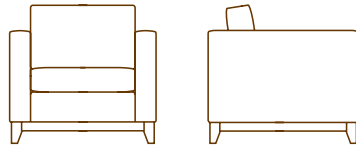

MARQUIS®

BRUSSELS COLLECTION

BRUSSELS

2400-01 LOUNGE CHAIR
35.0" W
36.0" D
33.0" H
27.0" AH
18.0" SH
8.0 YDS

2400-02 LOVE SEAT
54.5" W
36.0" D
33.0" H
27.0" AH
18.0" SH
10.0 YDS

2400-23 SOFA
68.5" W
36.0" D
33.0" H
27.0" AH
18.0" SH
12.0 YDS

bench standard sizes: 36", 48", 60"
custom sizes available

240060-40 BENCH
60.0" W
20.5" D
15.0" H
3.25 YDS

240048-40 48.0" W
3.0 YDS

240036-40 36.0" W
2.75 YDS