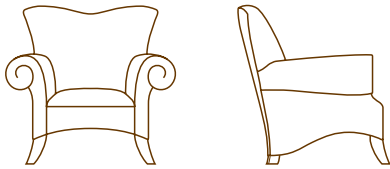

MARQUIS®

BLUE SUEDE COLLECTION

BLUE SUEDE

7604-01 LOUNGE CHAIR
 44.5" W
 35.0" D
 39.0" H
 26.5" AH
 18.5" SH
 8.5 YDS

7604-02 LOVE SEAT
 68.0" W
 35.0" D
 39.0" H
 26.5" AH
 18.5" SH
 9.0 YDS

7604-23 SOFA
 68.0" W
 35.0" D
 39.0" H
 26.5" AH
 18.5" SH
 9.0 YDS