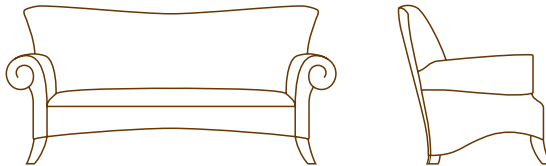

MARQUIS®

BLUE SUEDE COLLECTION

BLUE SUEDE

7604-01 LOUNGE CHAIR
 44.5" W
 35.0" D
 39.0" H
 26.5" AH
 18.5" SH
 8.5 YDS

7604-02 LOVE SEAT
 68.0" W
 35.0" D
 39.0" H
 26.5" AH
 18.5" SH
 9.0 YDS

7604-23 SOFA
 68.0" W
 35.0" D
 39.0" H
 26.5" AH
 18.5" SH
 9.0 YDS

760460-50 BENCH
 60.0" W
 21.0" D
 18.5" H
 26.5" AH
 4.0 YDS

760448-50 48.0" W
 3.0 YDS

bench standard sizes: 36", 48", 60"
 custom sizes available

760436-50 36.0" W
 2.0 YDS

760460-50 BENCH
 60.0" W
 21.0" D
 18.5" H
 4.0 YDS