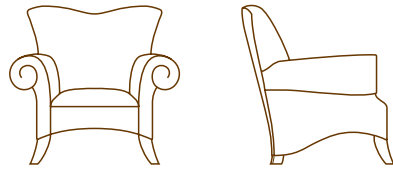

MARQUIS®

BLUE SUEDE COLLECTION

BLUE SUEDE

7604-01 LOUNGE CHAIR
 44.5" W
 35.0" D
 39.0" H
 26.5" AH
 18.5" SH
 8.5 YDS

7604-02 LOVE SEAT
 68.0" W
 35.0" D
 39.0" H
 26.5" AH
 18.5" SH
 9.0 YDS

7604-23 SOFA
 68.0" W
 35.0" D
 39.0" H
 26.5" AH
 18.5" SH
 9.0 YDS