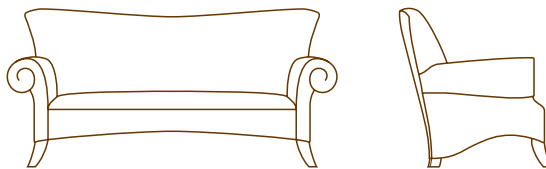

MARQUIS®

BLUE SUEDE COLLECTION

BLUE SUEDE

7604-01 LOUNGE CHAIR
 44.5" W
 35.0" D
 39.0" H
 26.5" AH
 18.5" SH
 8.5 YDS

7604-02 LOVE SEAT
 68.0" W
 35.0" D
 39.0" H
 26.5" AH
 18.5" SH
 9.0 YDS

7604-23 SOFA
 68.0" W
 35.0" D
 39.0" H
 26.5" AH
 18.5" SH
 9.0 YDS

760460-50 BENCH
 60.0" W
 21.0" D
 18.5" H
 26.5" AH
 4.0 YDS

760448-50 48.0" W
 3.0 YDS

bench standard sizes: 36", 48", 60"
 custom sizes available

760436-50 36.0" W
 2.0 YDS

760460-50 BENCH
 60.0" W
 21.0" D
 18.5" H
 4.0 YDS