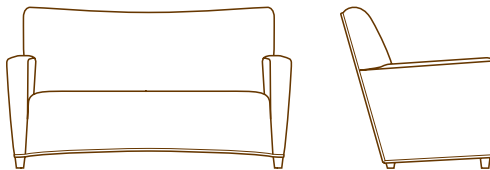

BENTLEY COLLECTION

BENTLEY

1225-01 LOUNGE CHAIR
31.0" W
35.0" D
38.0" H
26.0" AH
18.0" SH
6.0 YDS

1225-02 LOVE SEAT
55.0" W
35.0" D
38.0" H
26.0" AH
18.0" SH
8.0 YDS

1225-23 SOFA
68.0" W
35.0" D
38.0" H
26.0" AH
18.0" SH
9.5 YDS

bench standard sizes: 36", 48", 60"
custom sizes available

122560-40 BENCH
60.0" W
22.0" D
18.0" H
3.5 YDS

122548-40 48.0" W
3.0 YDS

122536-40 36.0" W
2.5 YDS