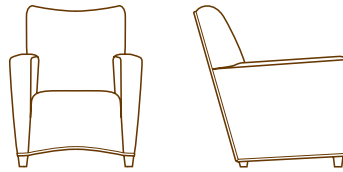

BENTLEY COLLECTION

BENTLEY

1225-01 LOUNGE CHAIR
31.0" W
35.0" D
38.0" H
26.0" AH
18.0" SH
6.0 YDS

1225-02 LOVE SEAT
55.0" W
35.0" D
38.0" H
26.0" AH
18.0" SH
8.0 YDS

1225-23 SOFA
68.0" W
35.0" D
38.0" H
26.0" AH
18.0" SH
9.5 YDS

bench standard sizes: 36", 48", 60"
custom sizes available

122560-40 BENCH
60.0" W
22.0" D
18.0" H
3.5 YDS

122548-40 48.0" W
3.0 YDS

122536-40 36.0" W
2.5 YDS