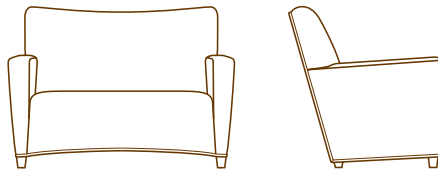

BENTLEY COLLECTION

BENTLEY

1225-01 LOUNGE CHAIR
31.0" W
35.0" D
38.0" H
26.0" AH
18.0" SH
6.0 YDS

1225-02 LOVE SEAT
55.0" W
35.0" D
38.0" H
26.0" AH
18.0" SH
8.0 YDS

1225-23 SOFA
68.0" W
35.0" D
38.0" H
26.0" AH
18.0" SH
9.5 YDS

bench standard sizes: 36", 48", 60"
custom sizes available

122560-40 BENCH
60.0" W
22.0" D
18.0" H
3.5 YDS

122548-40 48.0" W
3.0 YDS

122536-40 36.0" W
2.5 YDS