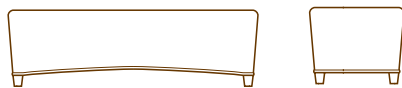

BENTLEY COLLECTION

BENTLEY

1225-01 LOUNGE CHAIR
31.0" W
35.0" D
38.0" H
26.0" AH
18.0" SH
6.0 YDS

1225-02 LOVE SEAT
55.0" W
35.0" D
38.0" H
26.0" AH
18.0" SH
8.0 YDS

1225-23 SOFA
68.0" W
35.0" D
38.0" H
26.0" AH
18.0" SH
9.5 YDS

bench standard sizes: 36", 48", 60"
custom sizes available

122560-40 BENCH
60.0" W
22.0" D
18.0" H
3.5 YDS

122548-40 48.0" W
3.0 YDS

122536-40 36.0" W
2.5 YDS