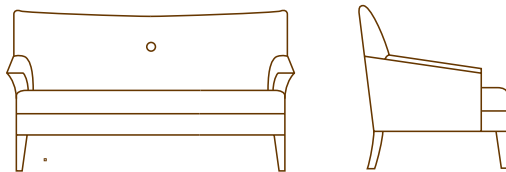

ATLAS COLLECTION

ATLAS

1374-01 LOUNGE CHAIR
33.0" W
33.0" D
37.0" H
23.0" AH
19.0" SH
6.0 YDS

1374-02 LOVE SEAT
56.0" W
33.0" D
37.0" H
23.0" AH
19.0" SH
8.0 YDS

1374-23 SOFA
70.0" W
33.0" D
37.0" H
23.0" AH
19.0" SH
9.0 YDS

137460-40 BENCH
60.0" W
20.0" D
18.0" H
3.5 YDS

bench standard sizes: 36", 48", 60"
custom sizes available

137448-40 48.0" W
3.0 YDS

137436-40 36.0" W
2.5 YDS