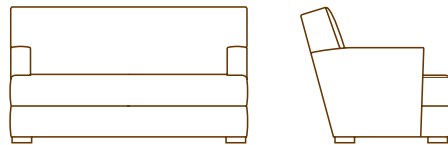

ARCADIA COLLECTION

ARCADIA

4322-01 LOUNGE CHAIR
33.0" W
36.0" D
32.5" H
23.0" AH
16.0" SH
6.0 YDS

4322-02 LOVE SEAT
57.0" W
36.0" D
32.5" H
23.0" AH
16.0" SH
8.0 YDS

4322-23 SOFA
68.0" W
36.0" D
32.5" H
23.0" AH
16.0" SH
9.5 YDS

432260-40 BENCH
60.0" W
20.0" D
18.0" H
3.5 YDS

bench standard sizes: 36", 48", 60"
custom sizes available

432248-40 48.0" W
3.0 YDS

432236-40 36.0" W
2.5 YDS