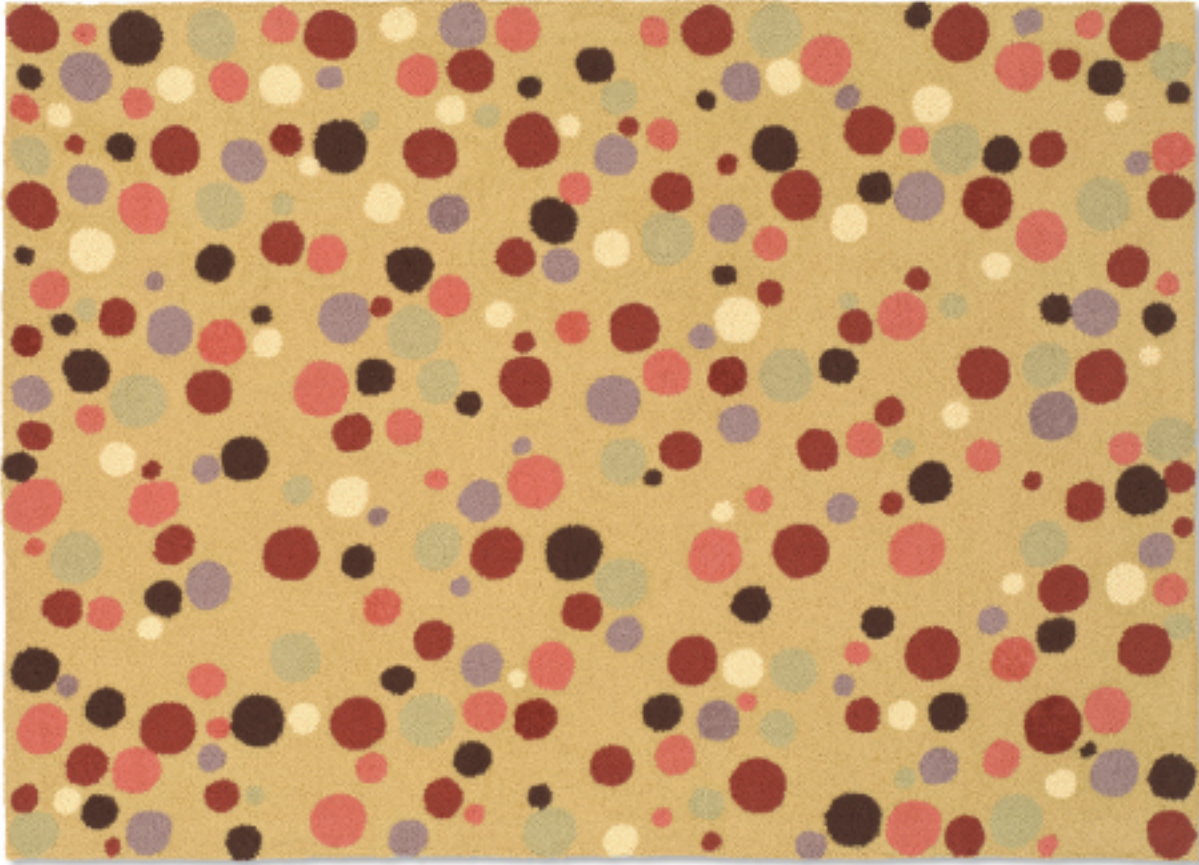

PolkaCrazy

PLUSH PILE COLLECTION

©2006 Rosemary Hallgarten

POLKA CRAZY | 8 FT. X 10 FT.
COLORS: MULTI. SHOWN IN 100%
PERUVIAN ALPACA. ALL RUGS
AVAILABLE IN CUSTOM SIZES,
COLORS AND CONSTRUCTION.

Rosemary
Hallgarten