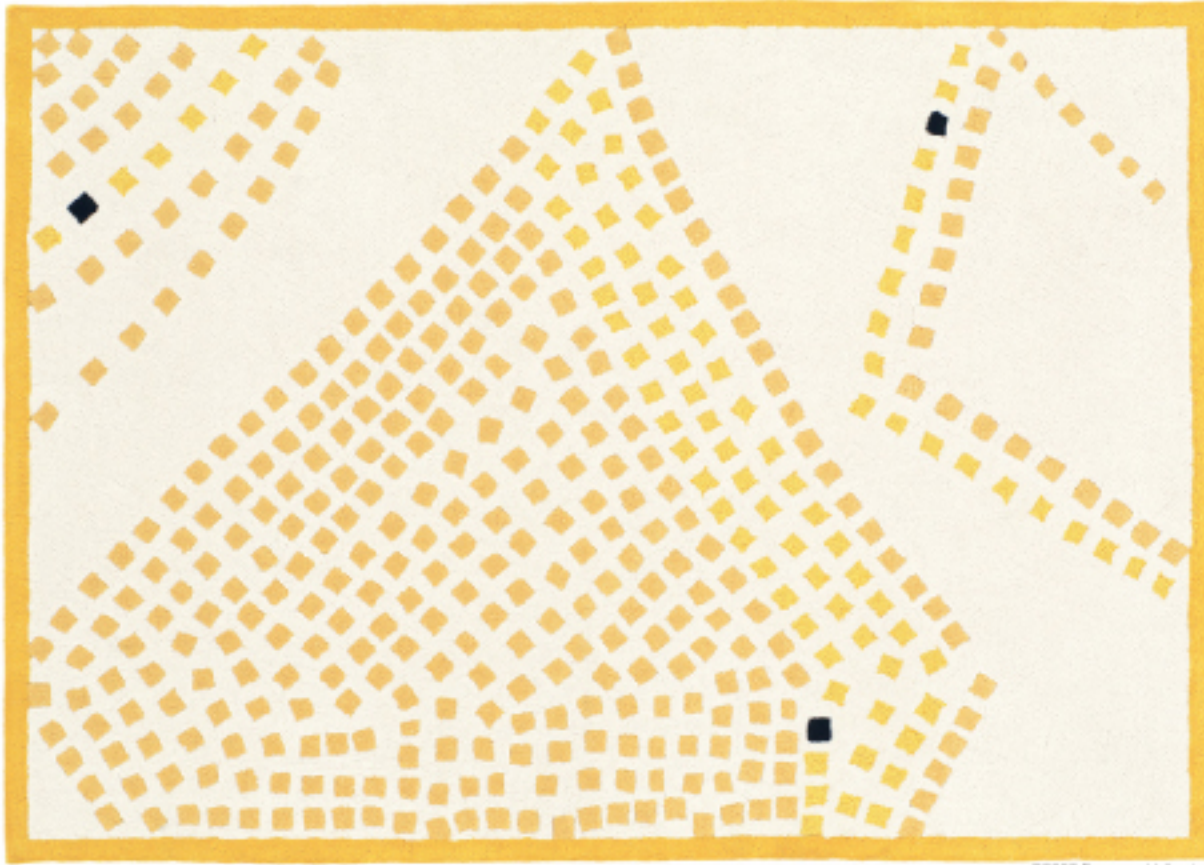

Mosaic

CUT/LOOP COLLECTION

©2006 Rosemary Hallgarten

MOSAIC | 8 FT. X 10 FT.
COLORS: WHITE, YELLOW AND
BLACK. SHOWN IN 100%
PERUVIAN ALPACA. ALL RUGS
AVAILABLE IN CUSTOM SIZES,
COLORS AND CONSTRUCTION.

Rosemary
Hallgarten