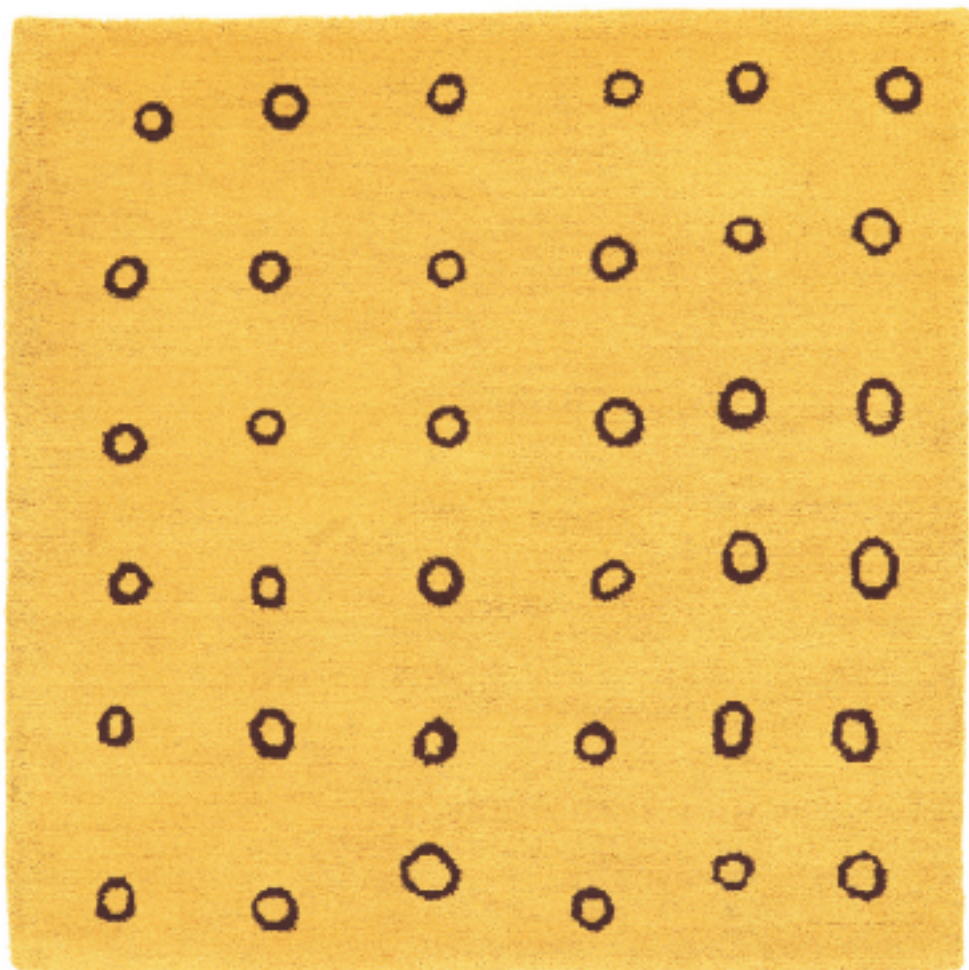

# Poncho

PLUSH PILE COLLECTION

©2006 Rosemary Hallgarten

PONCHO | 6 FT. X 6 FT.  
COLORS: YELLOW AND RUBY.  
SHOWN IN 100% PERUVIAN  
ALPACA. ALL RUGS AVAILABLE  
IN CUSTOM SIZES, COLORS  
AND CONSTRUCTION.