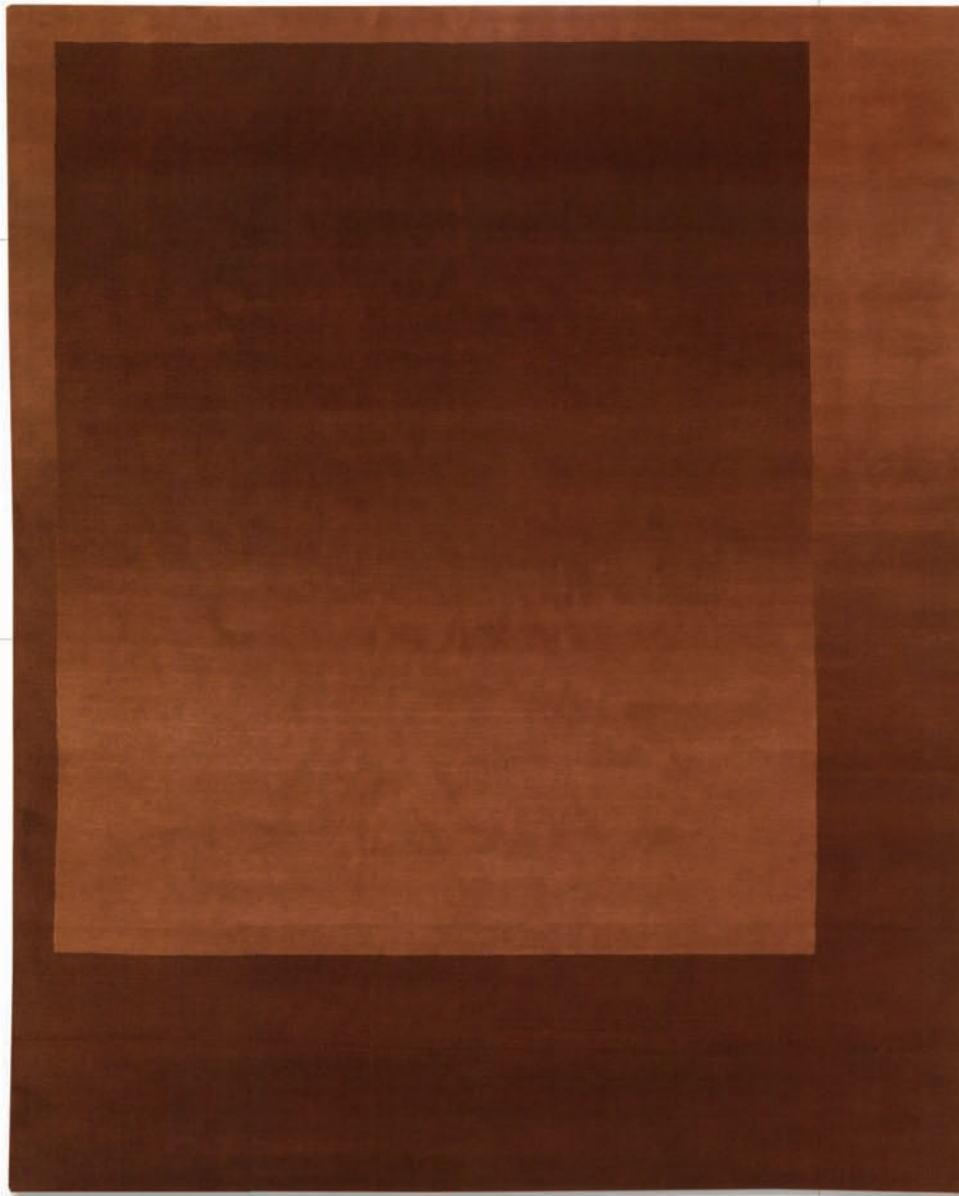

- *hand-knotted in nepal
- *100% himalayan wool
- *100, 80 & 60-knot available
- *custom sizes and colors available
- *silk blend options available
- *rugmark certified

HAND-KNOTTED RUGS

inset

MIST COLLECTION