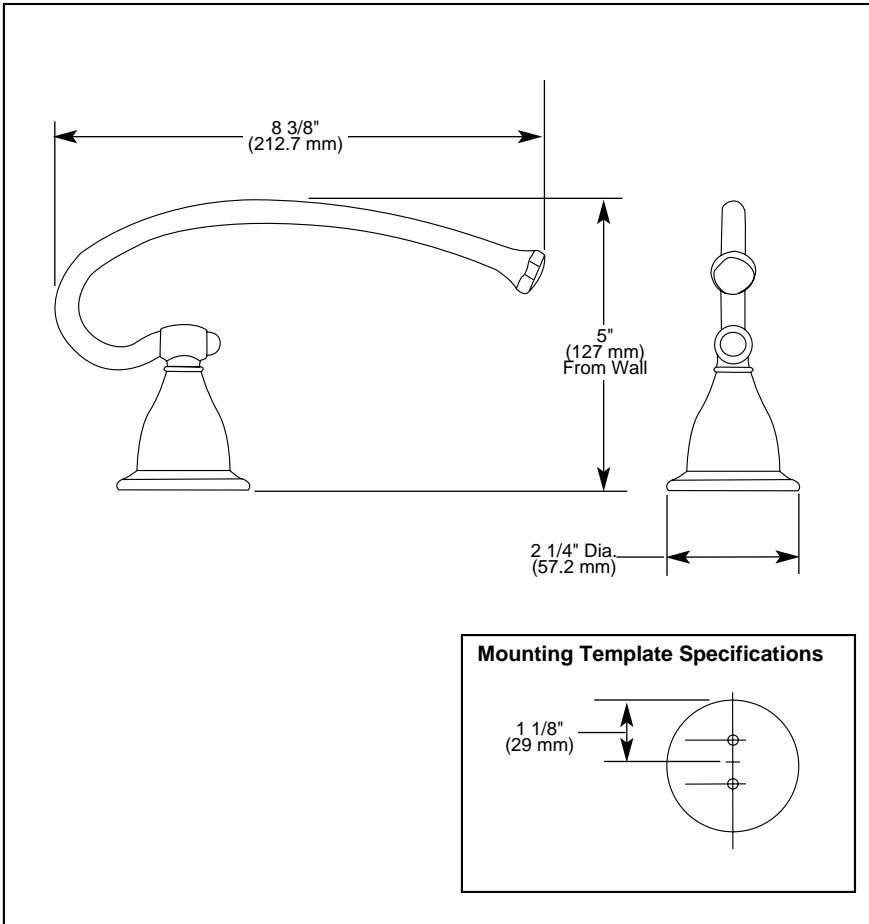

Submitted Model No.: _____

Specific Features: _____

DELTA[®]

ACCESSORIES

- Lockwood™ Series
- 8" Mini Towel Bar

STANDARD SPECIFICATIONS:

- Wood blocking is preferable behind all wall surfaces. If wood blocking is not available, the following fasteners are suggested: Tile/Masonry-Plastic or lead Anchors Plaster/drywall-Toggle bolts.
- Mounting hardware and mounting instructions included with product.