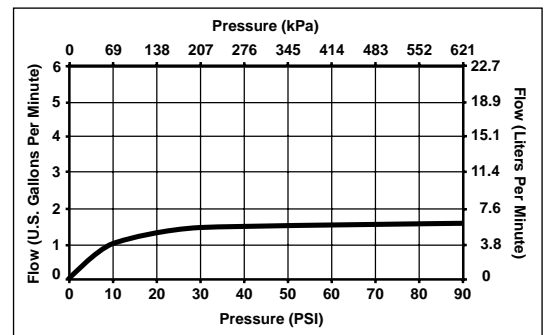

55 E. 111th Street, Indianapolis, Indiana 46280
395 Matheson Blvd. E., Mississauga, ON L4Z 2H2
© 2007 Masco Corporation of Indiana

Delta reserves the right (1) to make changes in specifications and materials, and (2) to change or discontinue models, both without notice or obligation. Dimensions are for reference only. See current full line price book or www.specselect.com for finish options and product availability.