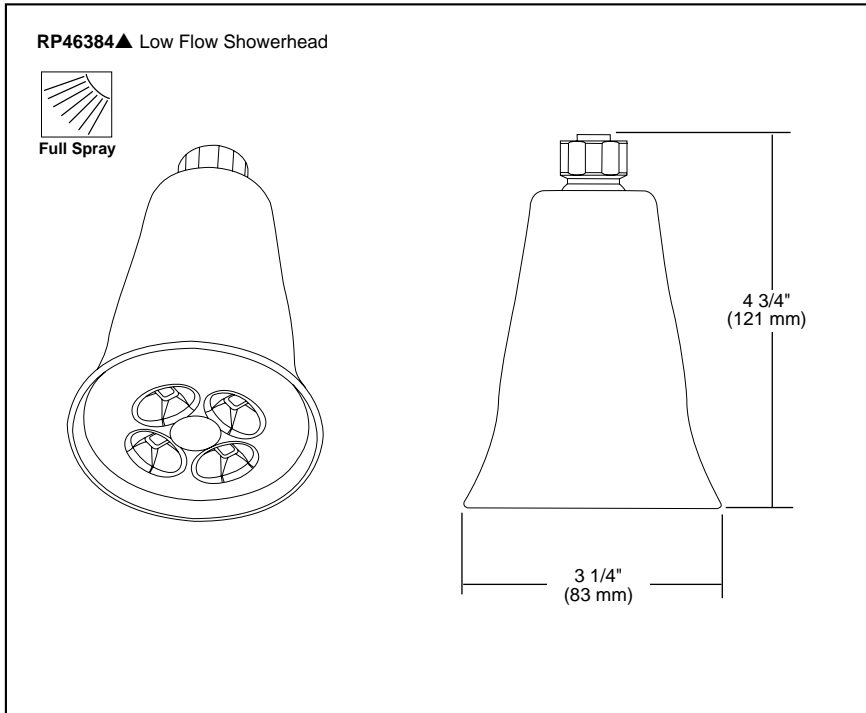

▲ Designate proper finish suffix

DELTA®

LOW FLOW SHOWERHEAD

- Full spray function
- 1.6 GPM @ 80 PSI
- H₂OKinetic Technology

STANDARD SPECIFICATIONS:

- Full spray function.
- 1.6 GPM @ 80 PSI.
- H₂OKinetic technology.

WARRANTY

- Lifetime Faucet and Finish Limited Warranty to the original consumer purchaser to be free from defects in material and workmanship.
- 5 Year Limited Warranty for usage in all industrial, commercial and business applications.

COMPLIES WITH:

- ASME A112.18.1 / CSA B125.1
- CSA Certified
- IAPMO Listed