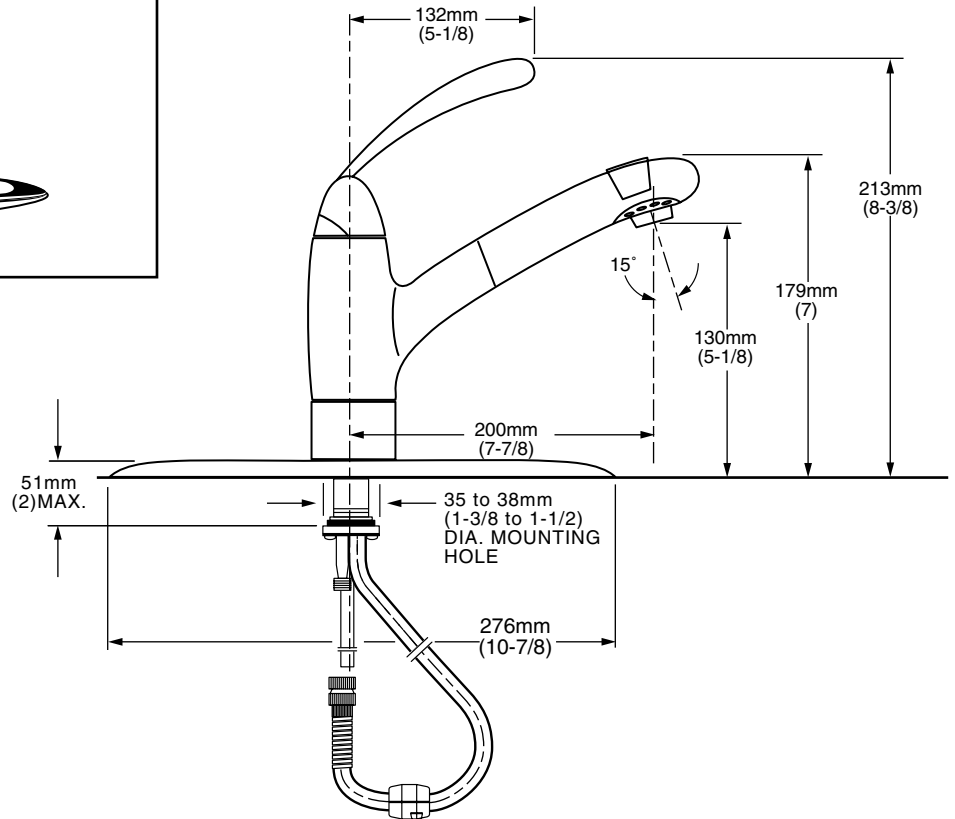

**MODEL NUMBER:**

- ☐ **4137.100 Kitchen Faucet with Pull Out Spray**  
 Escutcheon plate (installation is optional).

**GENERAL DESCRIPTION:**

Cast Brass body with stamped brass escutcheon plate. Pull-out swivel spray spout. Hose is 1250mm (4') long. Washerless 40mm ceramic disc valve cartridge. 3/8" O.D. copper supplies with 1/2" male threaded connectors and nuts. Complete with two integral check valves and vacuum breaker. 2.2 gpm/8.3L/min. maximum flow rate. Fitting can be mounted with or without supplied escutcheon plate (escutcheon size 10-7/8"L x 2-1/2"W x 9/16"H).

**PRODUCT FEATURES:**

- Ceramic Disc Valve Cartridge:** Assures smooth, precise valve control and a lifetime of drip-free, maintenance-free performance.
- Brass and Copper Waterway:** Highest quality materials for durability & long life.
- Memory Position Valving:** Allows user to turn valve on and off at preferred temperature setting without readjusting handle position each time.
- Low Lead:** Meets NSF Standard 61/Section 9 & Prop 65 lead requirements.
- Integral Check Valves and Vacuum Breaker:** Prevent back flow.
- Pull-out Spray Spout:** Switches water flow from a stream to a spray. Simplifies even the most difficult cleaning tasks.
- Choice of Finishes:** Wide range of durable finishes.

**SUGGESTED SPECIFICATION:**

Single control kitchen faucet shall feature a cast brass body with pull-out spray swivel spout with two check valves and vacuum breaker. Shall also feature washerless ceramic disc valve cartridge. Fitting shall be American Standard Model # 4137.100. \_\_\_\_\_