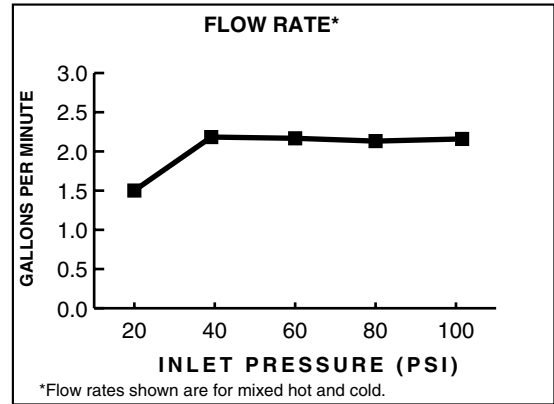

CODES AND STANDARDS

These products meet or exceed the following codes and standards:

- **ANSI A117.1**
- **ASME A112.18.1**
- **NSF 61/Section 9**
- **CSA B125**

Product Number	Description	Finish Options			
		Polished Chrome	PVD Blackened Bronze	PVD Stainless Steel	PVD Satin Nickel
		002	068	075	295
4137.100	Kitchen Combi faucet. 3/8" O.D. copper inlets with 1/2" male adaptors and nuts.				

Meets the American Disabilities Act Guidelines and **ANSI A117.1** Requirements for the physically challenged.