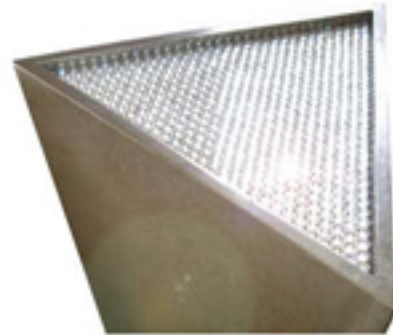

GARY HUTTON

Facet 3

6.5 D x 22 H

shown in bronze with silver patina
with Swarovski® crystal top
available in patinated bronze
also available in brushed stainless
or mild steel with powder coat finish

1-800-457-0756