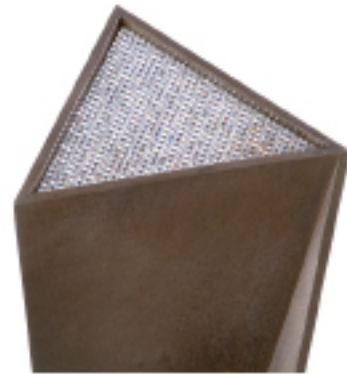

GARY HUTTON

Facet 3

6.5 D x 22 H

shown in bronze with silver patina
with Swarovski® crystal top
available in patinated bronze
also available in brushed stainless
or mild steel with powder coat finish

1-800-457-0756