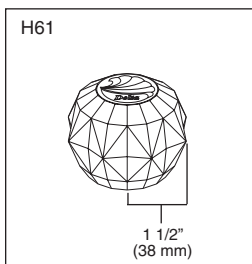

Available LHP Handle Options

Delta reserves the right (1) to make changes in specifications and materials, and (2) to change or discontinue models, both without notice or obligation. Dimensions are for reference only. See current full-line price book for finish options and product availability.