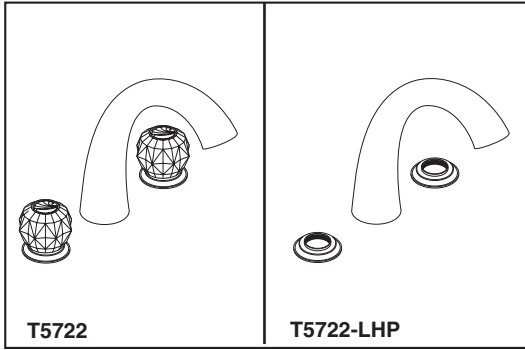

ROMAN TUB/ WHIRLPOOL FAUCET TRIM

- Classic Series
- Two Handle Garden Tub Faucet
- Three Hole Installation
- Rough-In kit Must Also be Ordered to Complete Installation

Submitted Model No.: _____
 Specific Features: _____

STANDARD SPECIFICATIONS:

- Two handle garden tub faucet for concealed mounting.
- 6 1/2" (165 mm) long slip-on rigid spout.
- LHP - Less Handle Program. See handle options below.
- Temperature and volume controlled with handles.
- Rough-In kit must also be ordered to complete installation. There are separate specification sheets on each rough-in kit if more details are required.