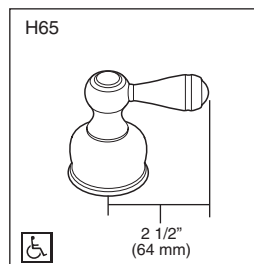

Available LHP Handle Options

Delta reserves the right (1) to make changes in specifications and materials, and (2) to change or discontinue models, both without notice or obligation. Dimensions are for reference only. See current full-line price book for finish options and product availability.