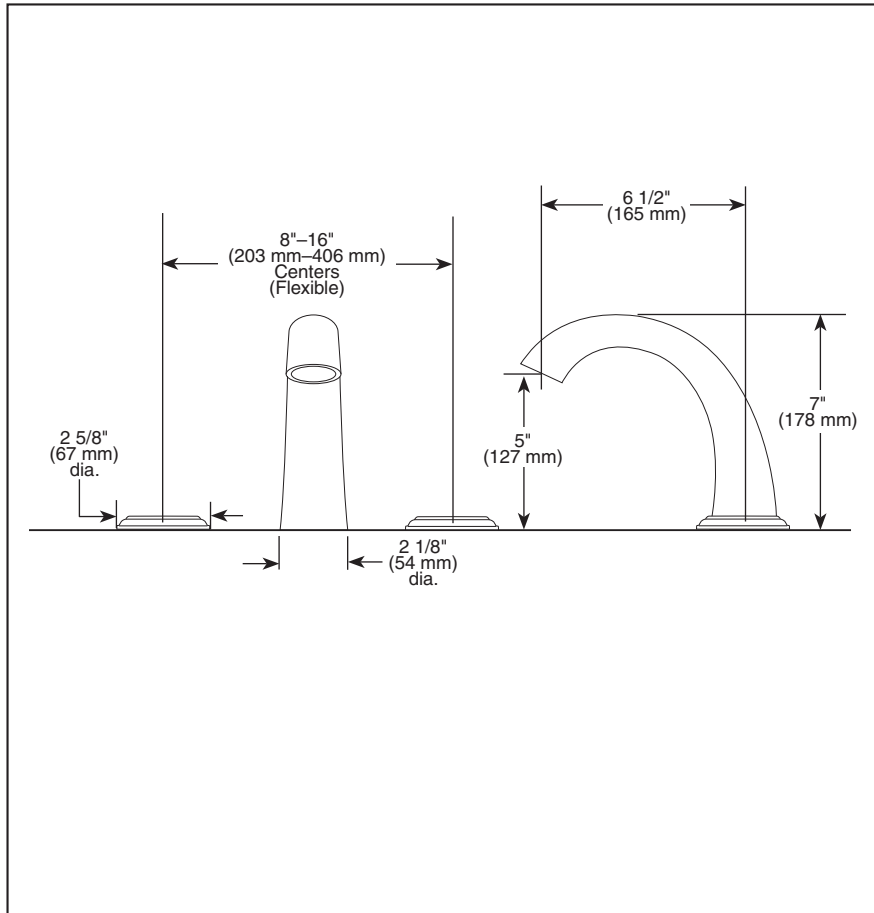

ROMAN TUB/ WHIRLPOOL FAUCET TRIM

- Classic Series
- Two Handle Garden Tub Faucet
- Three Hole Installation
- Rough-In kit Must Also be Ordered to Complete Installation

Submitted Model No.: _____
 Specific Features: _____

STANDARD SPECIFICATIONS:

- Two handle garden tub faucet for concealed mounting.
- 6 1/2" (165 mm) long slip-on rigid spout.
- LHP - Less Handle Program. See handle options below.
- Temperature and volume controlled with handles.
- Rough-In kit must also be ordered to complete installation. There are separate specification sheets on each rough-in kit if more details are required.