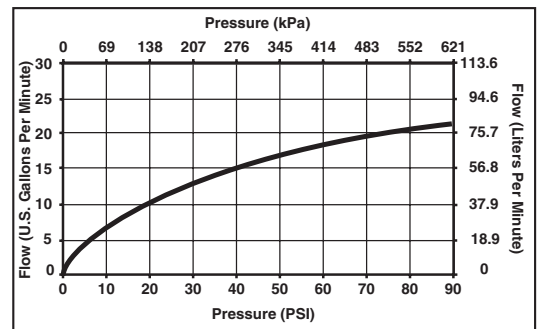

Available LHP Handle Options

Delta reserves the right (1) to make changes in specifications and materials, and (2) to change or discontinue models, both without notice or obligation. Dimensions are for reference only. See current full-line price book for finish options and product availability.