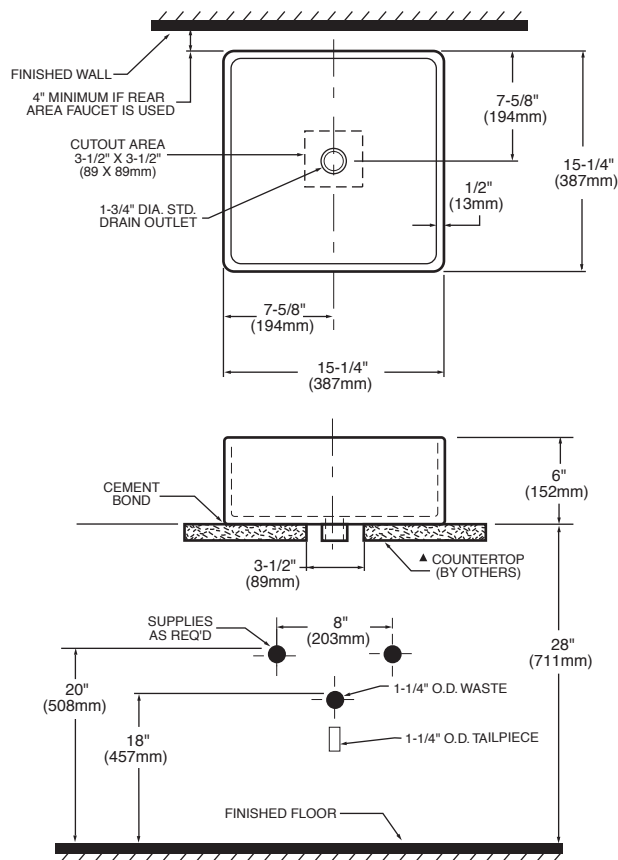

SEMPLICE SQUARE ABOVE-COUNTER BASIN, MODEL 15160

- Simple thin shape allows you to create your own style
- Fire clay china construction
- Above counter lavatory for countertop application only
- Center drain suitable for pop-up drain #M953460 or grid drain #85010 application
- Available in White only
- Coordinates with Porcher's Alfiere® Basin Monoblock Faucet
- Made in Italy

Nominal Dimensions:

15-1/4" x 15-1/4" x 6" (387 x 387 x 152mm)

Bowl Inside Dimensions:

14-1/4" (362mm) wide

14-1/4" (362mm) front-to-back

5" (152mm) deep

Fixture Dimensions conform to ASME Standard A112.19.9

To Be Specified

- Faucet:
- Faucet Finish:
- Supplies:
- 1-1/4" Trap:
- Nipple:

Shown with Alfiere® faucet (5415.501.002)

NOTES:

★ DIMENSIONS SHOWN FOR LOCATION OF SUPPLIES AND "P" TRAP ARE SUGGESTED.

▲ FOR COUNTERTOP CUTOUT, REFER TO INSTALLATION INSTRUCTIONS SUPPLIED WITH LAVATORY. FITTINGS NOT INCLUDED AND MUST BE ORDERED SEPARATELY.

IMPORTANT: Dimensions of fixtures are nominal and may vary within the range of tolerances established by ASME Standard A112.19.9. These measurements are subject to change or cancellation. No responsibility is assumed for use of superseded or voided pages.