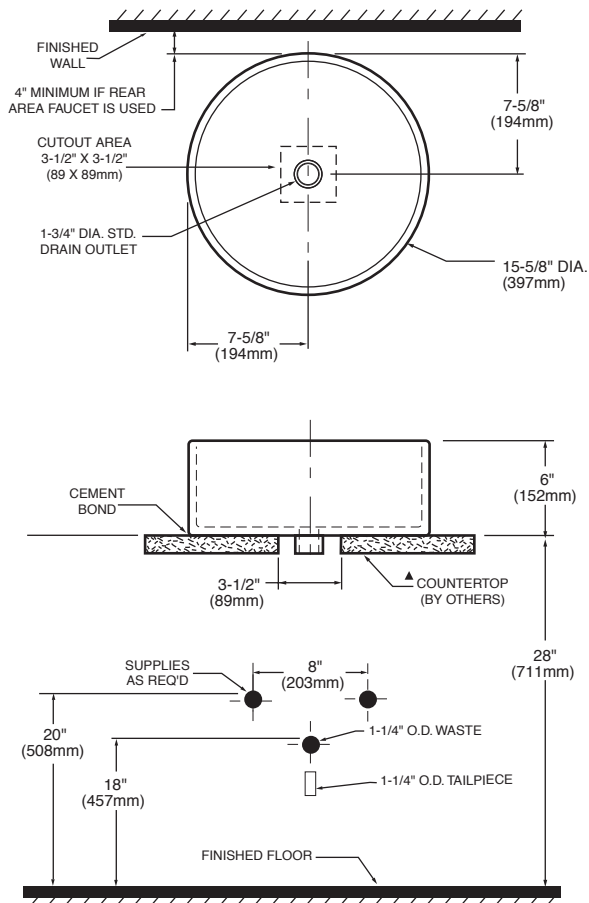

Nominal Dimensions:

15-5/8" (397mm) diameter
6" (152mm) height above counter

Bowl Inside Dimensions:

14-1/2" (368mm) diameter
5-1/4" (133mm) deep

Fixture Dimensions conform to ASME Standard A112.19.9

Shown with Alfieri® faucet (5415.501.002)

To Be Specified

- Faucet:
- Faucet Finish:
- Supplies:
- 1-1/4" Trap:
- Nipple:

NOTES:

★ DIMENSIONS SHOWN FOR LOCATION OF SUPPLIES AND "P" TRAP ARE SUGGESTED.

▲ FOR COUNTERTOP CUTOUT, REFER TO INSTALLATION INSTRUCTIONS SUPPLIED WITH LAVATORY. FITTINGS NOT INCLUDED AND MUST BE ORDERED SEPARATELY.

IMPORTANT: Dimensions of fixtures are nominal and may vary within the range of tolerances established by ASME Standard A112.19.9. These measurements are subject to change or cancellation. No responsibility is assumed for use of superseded or voided pages.