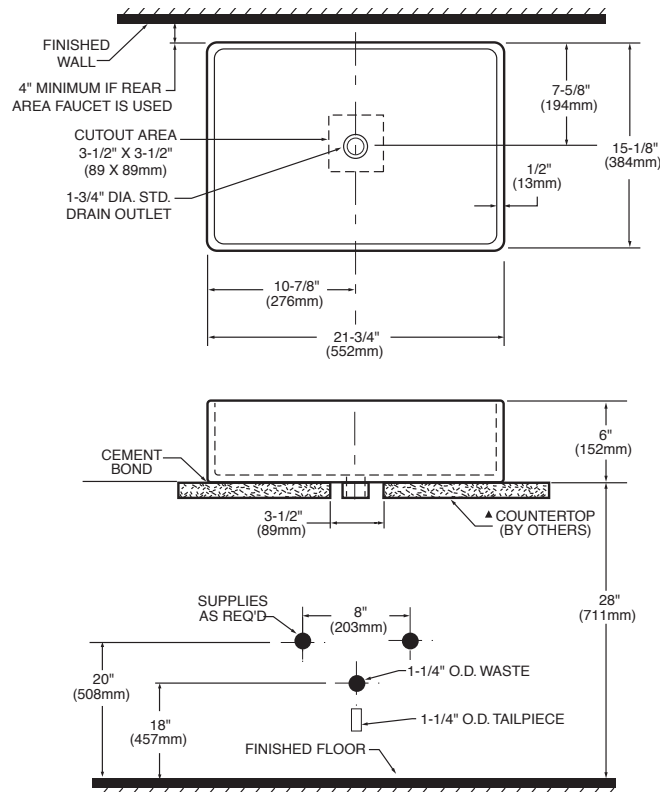

### Nominal Dimensions:

21-3/4" x 15-1/4" x 6" (552 x 387 x 152mm)

### Bowl Inside Dimensions:

20-5/8" (524mm) wide

14" (356mm) front-to-back

5-1/2" (140mm) deep

Fixture Dimensions conform to ASME Standard A112.19.9

Shown with Alfiere® faucet (5415.501.002)

### NOTES:

★ DIMENSIONS SHOWN FOR LOCATION OF SUPPLIES AND "P" TRAP ARE SUGGESTED.

▲ FOR COUNTERTOP CUTOUT, REFER TO INSTALLATION INSTRUCTIONS SUPPLIED WITH LAVATORY. FITTINGS NOT INCLUDED AND MUST BE ORDERED SEPARATELY.

IMPORTANT: Dimensions of fixtures are nominal and may vary within the range of tolerances established by ASME Standard A112.19.9. These measurements are subject to change or cancellation. No responsibility is assumed for use of superseded or voided pages.