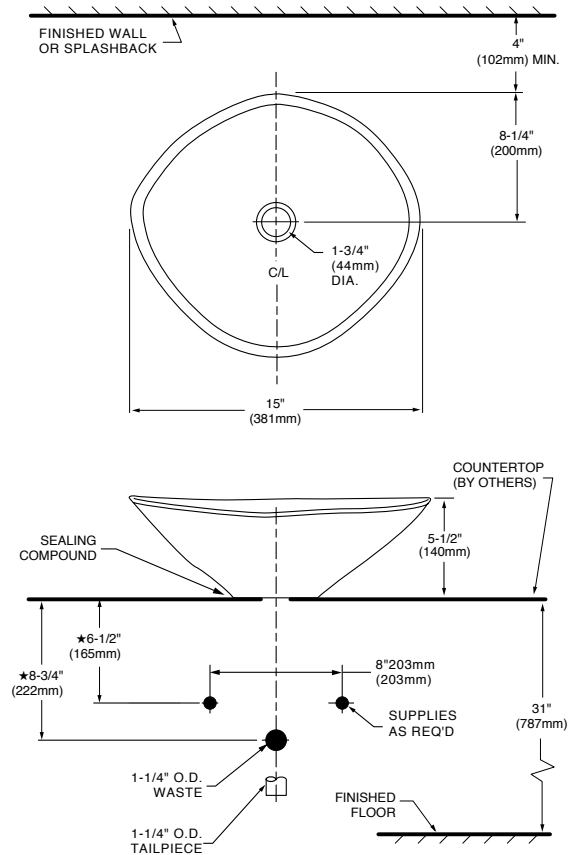

Nominal Dimensions:

16-1/2" x 15" (419 x 381mm)

5-1/2" (140mm) height above counter

Bowl Inside Dimensions:

15-1/2" x 13-1/2" (394 x 343mm)

5" (127mm) depth

Fixture Dimensions conform to ANSI Standard A112.19.2M

To Be Specified

- Color:
- Faucet:
- Faucet Finish:
- Supplies:
- 1-1/4" Trap:
- Nipple:

SPECIAL NOTE ON FINISH: As original works of art, every bronze basin is unique in regard to contour, texture, and luster. With the passage of time, and the running of water, yours will acquire a rich patina that can be neither rushed nor duplicated.

Bronze basins have a living finish that will change in appearance due to use, time, and lighting conditions. See installation instructions for cleaning.

NOTES:

- ★ DIMENSIONS SHOWN FOR LOCATION OF SUPPLIES AND "P" TRAP ARE SUGGESTED.
- ▲ FOR COUNTERTOP CUTOUT, REFER TO INSTALLATION INSTRUCTIONS SUPPLIED WITH LAVATORY. FITTINGS NOT INCLUDED AND MUST BE ORDERED SEPARATELY.

IMPORTANT: Dimensions of fixtures are nominal and may vary within the range of tolerances established by ANSI Standard A112.19.2M. These measurements are subject to change or cancellation. No responsibility is assumed for use of superseded or voided pages.