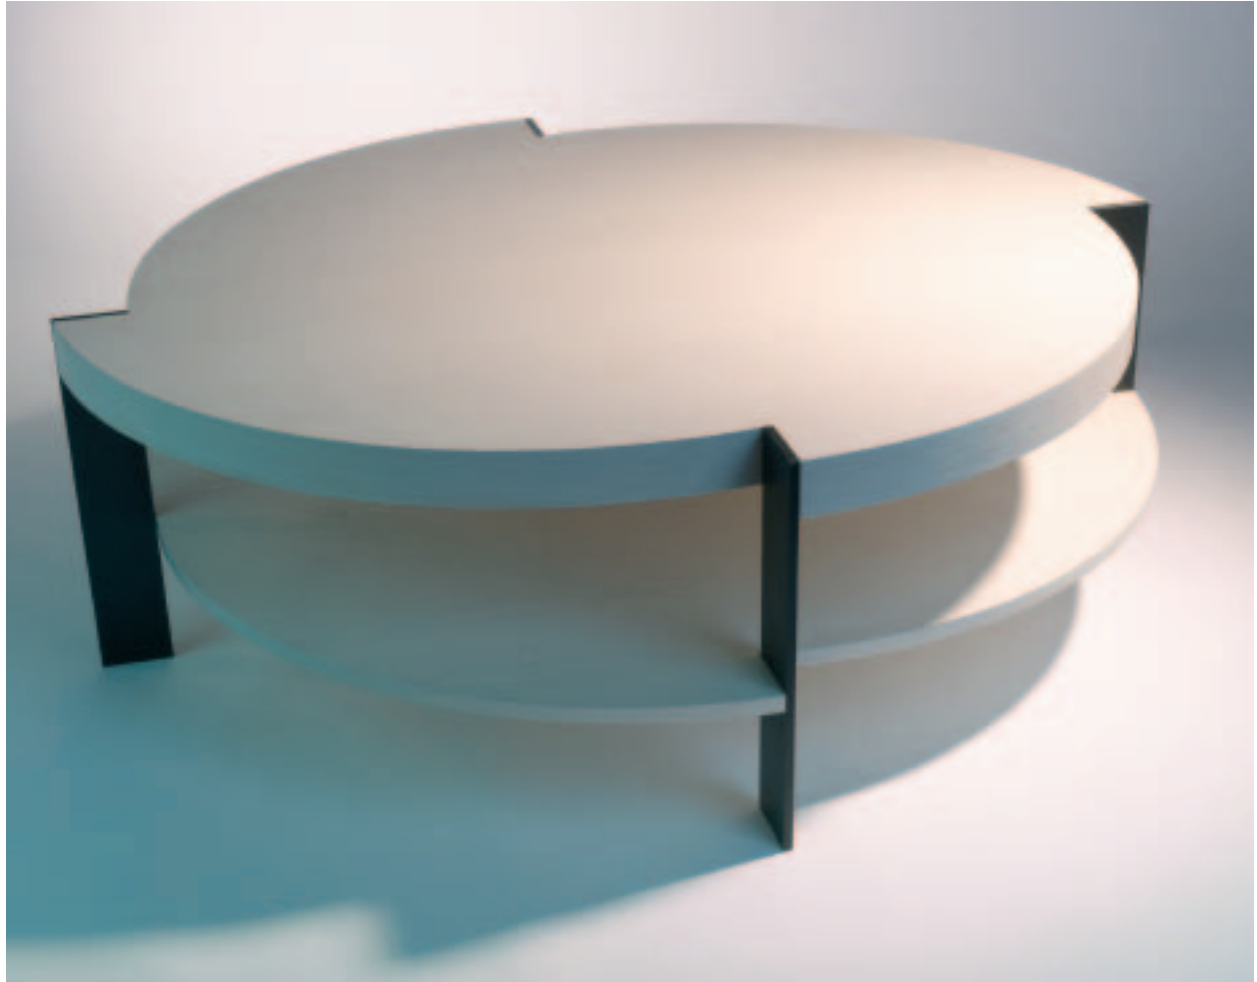

## CT-85 COFFEE TABLE

36"l x 30"w x 16"h, 50 lbs.

42"l x 36"w x 16"h, 60 lbs.

48"l x 42"w x 16"h, 70 lbs.