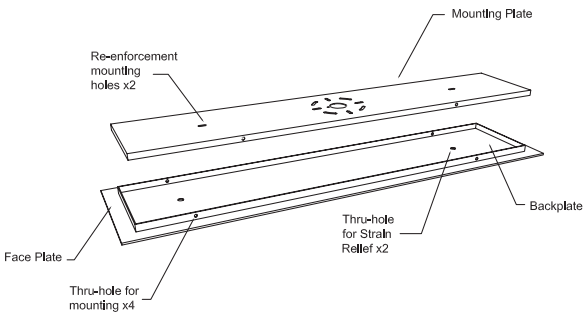

**LEAD TIME**

Allow approximately 4 - 6 weeks for production. Call for details.

**DIMENSIONS**

8 x 32" x .75"

LINEAR-2 CANOPY IN BRUSHED STAINLESS WITH AURORA PENDANTS IN GRAY

LINEAR-2 CANOPY WITH HEIGHT ADJUSTING TENSION GRIPS