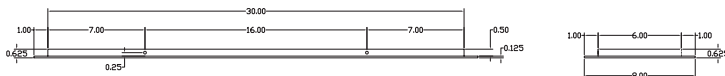

**LEAD TIME**

Allow approximately 4 - 6 weeks for production. Call for details.

**DIMENSIONS**

8 x 32" x .75"

LINEAR-2 CANOPY IN BRUSHED STAINLESS WITH AURORA PENDANTS IN GRAY

LINEAR-2 CANOPY WITH HEIGHT ADJUSTING TENSION GRIPS