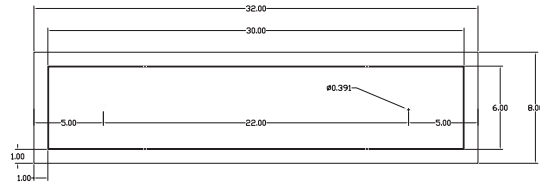

**LEAD TIME**

Allow approximately 4 - 6 weeks for production. Call for details.

**DIMENSIONS**

8 x 32" x .75"

LINEAR-2 CANOPY IN BRUSHED STAINLESS WITH AURORA PENDANTS IN GRAY

LINEAR-2 CANOPY WITH HEIGHT ADJUSTING TENSION GRIPS