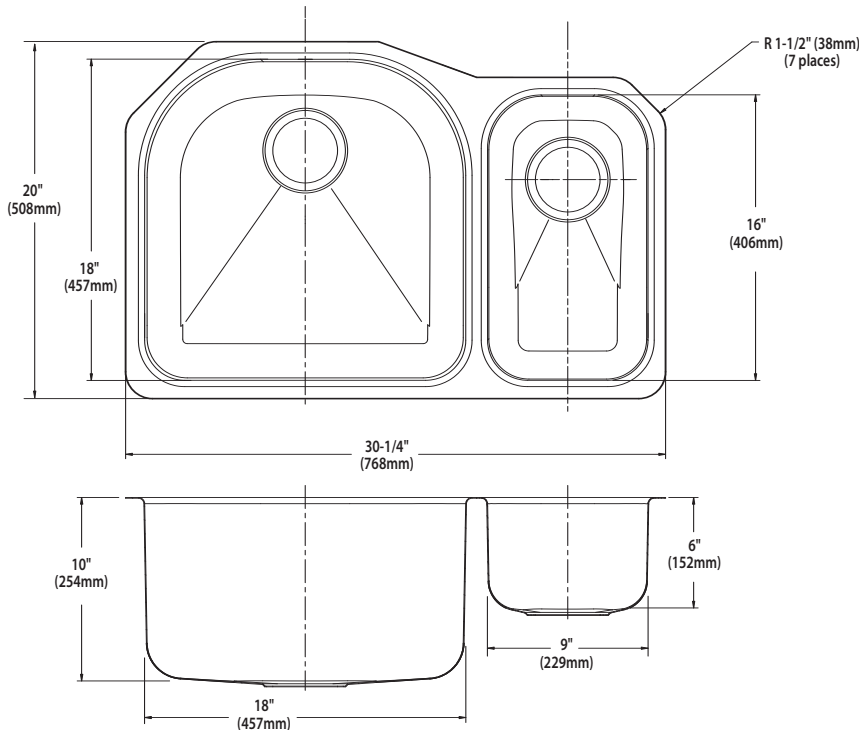

Buy it for looks. Buy it for life.®

Specifications

SINK DESCRIPTION

- Manufactured of 18 gauge, type 301 nickel-bearing stainless steel
- The two bowls, the larger bowl is 18" x 18" x 10" and the smaller bowl is 9" x 16" x 6"
- Has two 3-1/2" diameter recessed drain opening
- Soundshield undercoating maximizes sound deadening and inhibits condensation
- The exposed surfaces are polished to a lustrous satin tone finish
- Silicone sealant not provided. Includes mounting bracket.
- Other standard mounting hardware not included

INSTALLATION

- Cut out dimension - 28-1/4" x 18"
- Template enclosed with sink
- Template ordering number 22520

STANDARDS

- Third party certified by IAPMO to meet ASME A112.19.3 and all applicable specifications referenced therein

WARRANTY

- Warranted for fifteen years against material or manufacturing defects

Lancelot® Undermount Double Bowl Kitchen Sink

Model: 22372

(UMTLSRDL 2818-D-10-6)

Installation Detail

CRITICAL DIMENSIONS

(DO NOT SCALE)