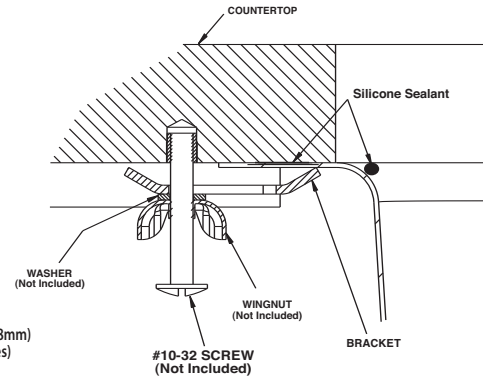

Buy it for looks. Buy it for life.®

Specifications

SINK DESCRIPTION

- Manufactured of 18 gauge, type 301 nickel-bearing stainless steel
- The two bowls, the larger bowl is 18" x 18" x 10" and the smaller bowl is 9" x 16" x 6"
- Has two 3-1/2" diameter recessed drain opening
- Soundshield undercoating maximizes sound deadening and inhibits condensation
- The exposed surfaces are polished to a lustrous satin tone finish
- Silicone sealant not provided. Includes mounting bracket.
- Other standard mounting hardware not included

INSTALLATION

- Cut out dimension - 28-1/4" x 18"
- Template enclosed with sink
- Template ordering number 22520

STANDARDS

- Third party certified by IAPMO to meet ASME A112.19.3 and all applicable specifications referenced therein

WARRANTY

- Warranted for fifteen years against material or manufacturing defects

Lancelot® Undermount Double Bowl Kitchen Sink

Model: 22372

(UMTLSRDL 2818-D-10-6)

Installation Detail

CRITICAL DIMENSIONS

(DO NOT SCALE)