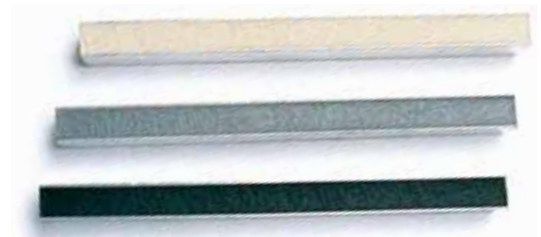

Bollard with custom silk-screen logo
& engraving

Standard Epoxy Colors
(other colors available upon request)

Westfield Fire Dept. Wisconsin Rapids, WI

Concrete Table Top

Font Options

HELVETICA
 ABCDEFGHIJKLMNOPQRSTUVWXYZ
 abcdefghijklmnopqrstuvwxyz