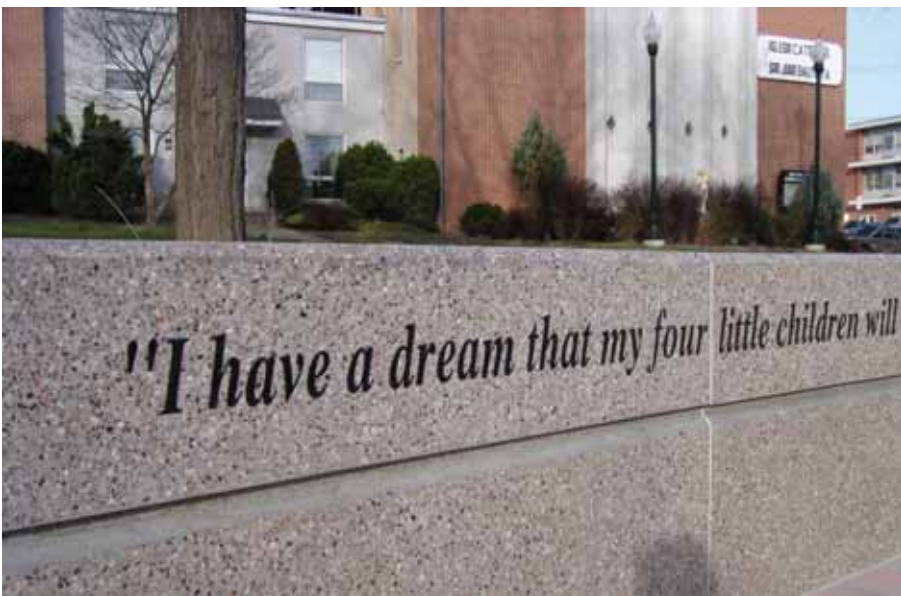

Terrazzo Tile

Wausau East High School Wausau, WI

Water-Jet Logo

4-12" Terrazzo Tiles

Stevens Point
Fire Dept.
Stevens Point, WI

Mead Wildlife
Miladore, WI

Site Furnishings

Martin Luther King, Jr. Memorial
Lancaster, PA