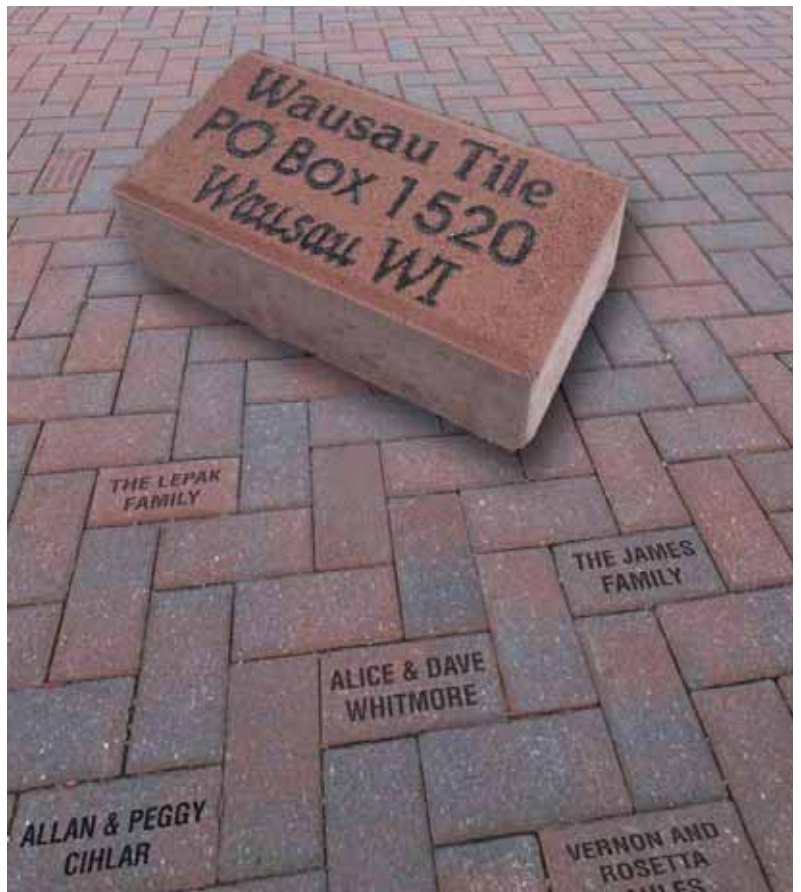

Dr. Kate Hospice House
Woodruff, WI