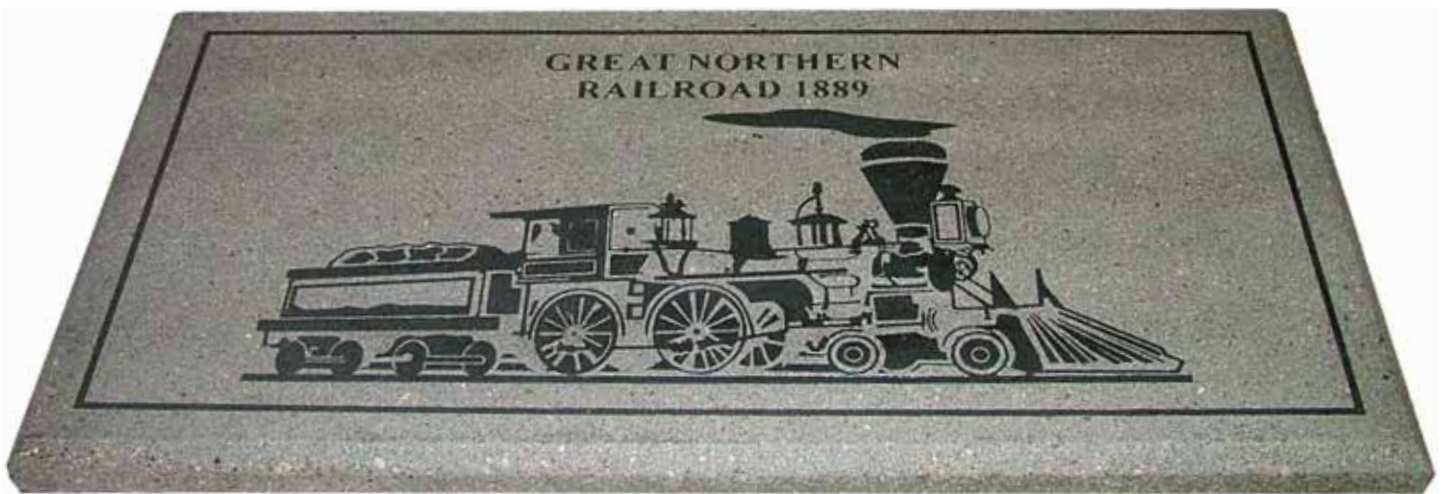

From photo to engraved plaque.

Finished Train Plaque on Precast Concrete
Lake Minnetonka, MN

About our Cover: Designed for the main entrance to the Alice Campbell Alumni Center at the University of Illinois Urbana-Champaign. The patio consists of two pavers 12" and 24" square, using a combination of blank and engraved pavers to add contrast.