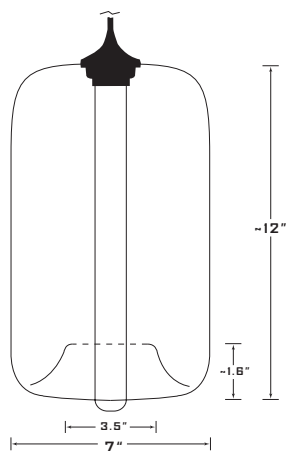

The Pod hanging pendant funnels light delicately through its long, cylindrical shape, and is topped off with the dramatic, signature inward curvature of the Stamen.

MATERIALS

fixture is supplied with

- tubular incandescent 120v bulb, 75 watts, dimmable
- 4' black cord set (can be cut on site)
longer cord sets available by special order
- black ceiling canopy (white canopy also available)

LEAD TIME

varies by quantity and color.
some colors stocked, call for details.

DIMENSIONS

12"H x 7"W

POD IN GRAY, AMBER, SMOKE & CHOCOLATE

CLIENT INFO

| | | | |
|-------------|---------|-------|-----------|
| CLIENT | PROJECT | ROOM | PLACEMENT |
| PREPARED BY | COMPANY | PHONE | EMAIL |
| APPROVED BY | DATE | | |