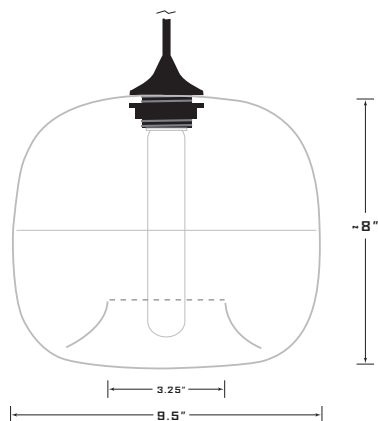

### MATERIALS

fixture is supplied with

- incandescent 120v bulb, 30 watts @ 120v, 60 watts @ 240v
- 4' black cord set (can be cut on site)  
longer cord sets available by special order
- black ceiling canopy (white canopy also available)

### DIMENSIONS

8"H x 9.5"W

ENCALMO STAMEN IN CHOCOLATE/SAPPHIRE & CHOCOLATE/SMOKE