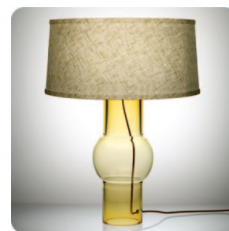

BOA TABLE LAMP

CODE TL-BOA	DESIGNER Jeremy Pyles	DATE 2006	SERIES Silica Series
----------------	--------------------------	--------------	-------------------------

Voluptuous in contrast to its counterpart, the Constrictor Lamp, the Boa Table Lamp is available in 4 colors ranging from a subtle, classic tone of Gray to a vivacious hue of Crimson. Both lamps were inspired by the movement of a boa constrictor's body when swallowing its prize. Hand blown glass with custom shade, the Boa Table Lamp makes a unique statement beside your couch, bed or simply on its own.

DIMENSIONS

22"H x 16"W overall
base 6.75" diameter

BOA LAMP IN CRIMSON, BLACK LINEN SHADE

CRIMSON

GRAY

AMBER

CHOCOLATE

CLIENT INFO