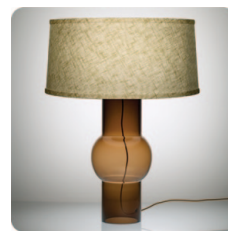

BOA TABLE LAMP

CODE TL-BOA	DESIGNER Jeremy Pyles	DATE 2006	SERIES Silica Series
----------------	--------------------------	--------------	-------------------------

Voluptuous in contrast to its counterpart, the Constrictor Lamp, the Boa Table Lamp is available in 4 colors ranging from a subtle, classic tone of Gray to a vivacious hue of Crimson. Both lamps were inspired by the movement of a boa constrictor's body when swallowing its prize. Hand blown glass with custom shade, the Boa Table Lamp makes a unique statement beside your couch, bed or simply on its own.

DIMENSIONS

22"H x 16"W overall
base 6.75" diameter

BOA LAMP IN CRIMSON, BLACK LINEN SHADE

CRIMSON

GRAY

AMBER

CHOCOLATE

CLIENT INFO