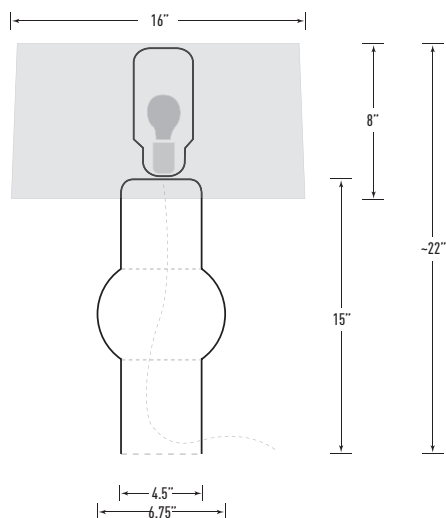

MATERIALS

- incandescent 120v bulb, up to 100 watts, not included
- lamp shade available in crème linen, rough linen or black linen

LEAD TIME

vary by quantity and color.
some colors stocked, call for details.

DIMENSIONS

22"H x 16"W overall
base 6.75" diameter

BOA LAMP IN CRIMSON, BLACK LINEN SHADE

CRIMSON

GRAY

AMBER

CHOCOLATE

CLIENT INFO