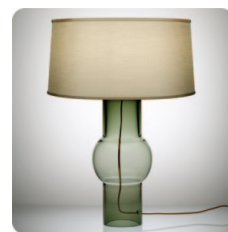

BOA TABLE LAMP

CODE TL-BOA	DESIGNER Jeremy Pyles	DATE 2006	SERIES Silica Series
----------------	--------------------------	--------------	-------------------------

Voluptuous in contrast to its counterpart, the Constrictor Lamp, the Boa Table Lamp is available in 4 colors ranging from a subtle, classic tone of Gray to a vivacious hue of Crimson. Both lamps were inspired by the movement of a boa constrictor's body when swallowing its prize. Hand blown glass with custom shade, the Boa Table Lamp makes a unique statement beside your couch, bed or simply on its own.

DIMENSIONS

22"H x 16"W overall
base 6.75" diameter

BOA LAMP IN CRIMSON, BLACK LINEN SHADE

CRIMSON

GRAY

AMBER

CHOCOLATE

CLIENT INFO