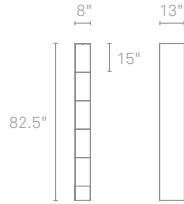

TOTEM

Compared to this slim tower, ordinary book-cases are as dull as the Dewey Decimal System. Generous shelves in white or black powder-coated steel exhibit large-format art and photography books. A weighted base ensures a stable foundation. One size.