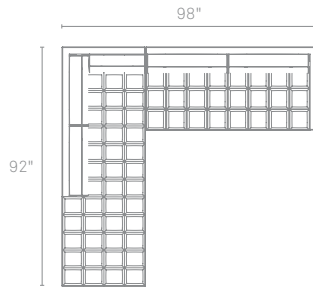

PARAMOUNT LEFT SECTIONAL		
PM1-LSECTL-KH	KHAKI	\$3199
PM1-LSECTL-GY	CHARCOAL	\$3199

To place an order, or find a Blu Dot retailer near you, visit www.bludot.com or contact us by phone at 612.782.1844 or by fax 612.782.1845. To inquire about trade discounts or becoming a Blu Dot retailer, please email sales@bludot.com or phone at 612.782.1844. For further product information and all other inquiries, please email service@bludot.com or call 612.782.1844.